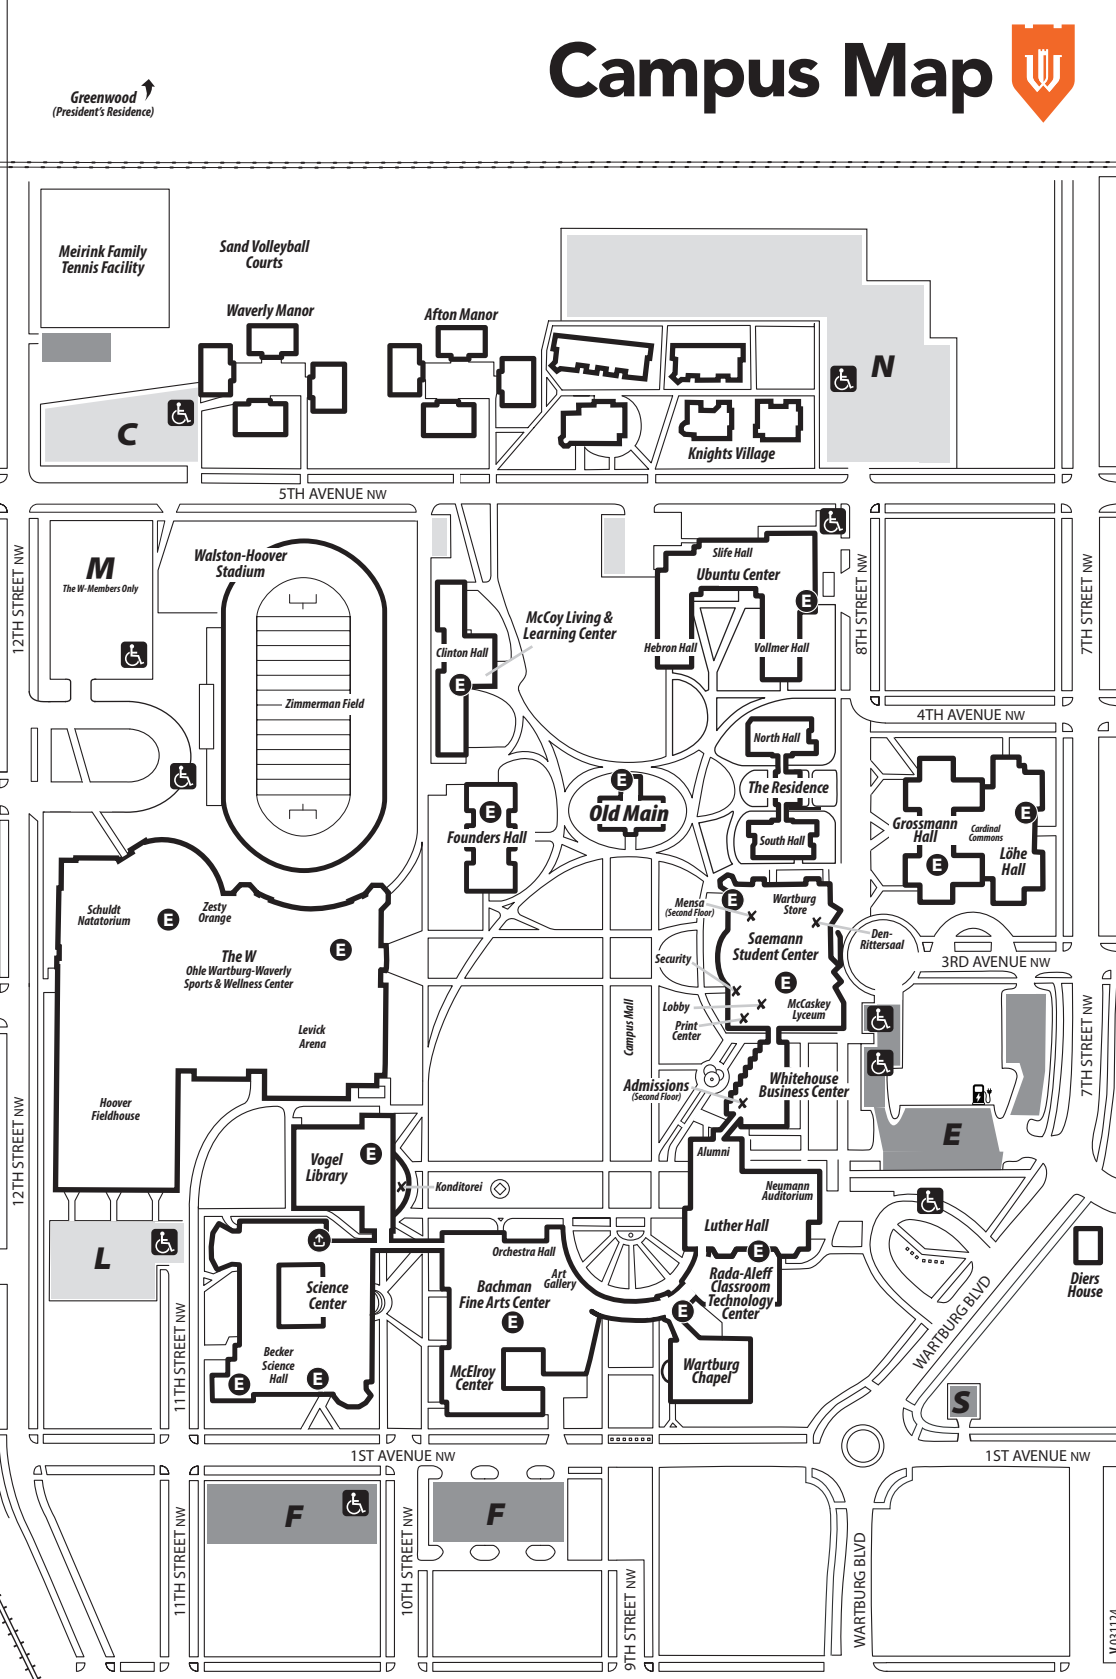

# Campus Map

[www.wartburg.edu/directions](http://www.wartburg.edu/directions)

	Elevator	Accessible Parking
	Wheelchair Lift	Student Parking
EV Charger	Visitor Parking	

SCALE IN FEET: 0 50 100 200 300

On-campus speed limit is 15 mph.