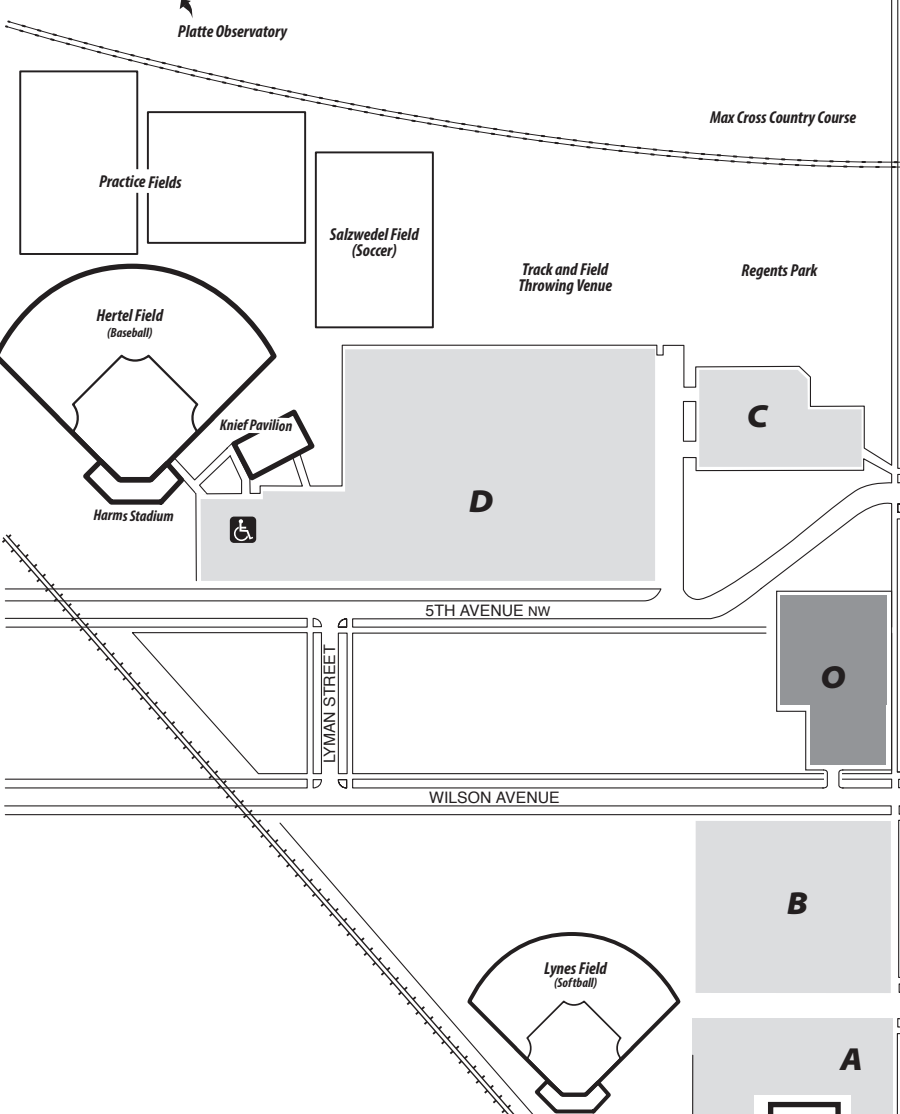

# Campus Map

[www.wartburg.edu/directions](http://www.wartburg.edu/directions)

	Elevator	Accessible Parking
	Wheelchair Lift	Student Parking
EV Charger	Visitor Parking	

SCALE IN FEET: 0 50 100 200 300

On-campus speed limit is 15 mph.