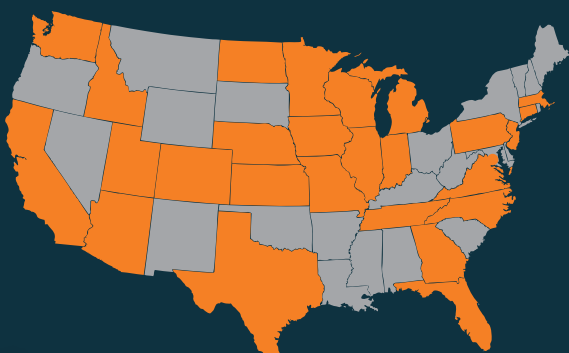

EMPLOYER, GRAD SCHOOL, AND VOLUNTEER LOCATIONS

Thanks to Wartburg's strong academic programs and the opportunities we provide our students (including internships, community service, study away, work-study, and undergraduate research), our graduates leave campus prepared for the future. But you don't have to take our word for it. Below are the locations where our graduates have found meaningful vocations, are serving their communities, or are furthering their education.

Arizona	Illinois	New Jersey	Wisconsin
California	Indiana	North Carolina	Other locations
Colorado	Iowa	North Dakota	Australia
Connecticut	Kansas	Pennsylvania	Mongolia
District of Columbia	Massachusetts	Tennessee	Saudi Arabia
Florida	Michigan	Texas	
Georgia	Minnesota	Utah	
Idaho	Missouri	Virginia	
	Nebraska	Washington