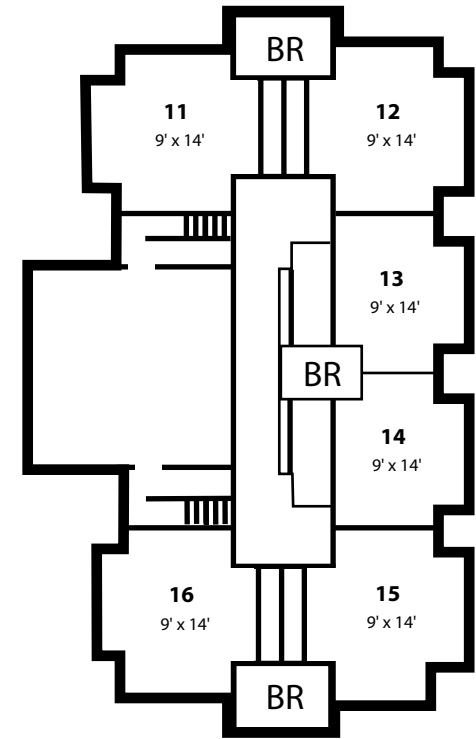

Upper Level

(Room dimensions are approximate within four inches.)
 Closets are not included in dimensions or on this floor plan.
 Single window dimensions - 3' x 4.5'

Afton Manors

CHELLEVOLD

ERNST

CORNILS

SCHMIDT