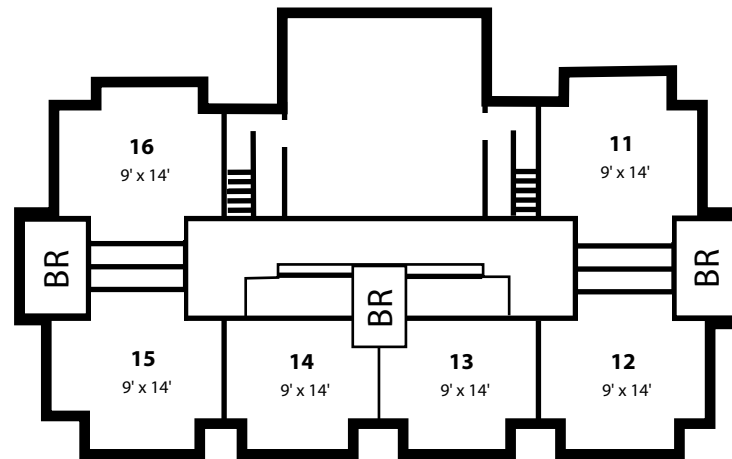

Upper Level

(Room dimensions are approximate within four inches.)
 Closets are not included in dimensions or on this floor plan.
 Single window dimensions - 3' x 4.5'

Afton Manors

CHELLEVOLD

ERNST

CORNILS

SCHMIDT