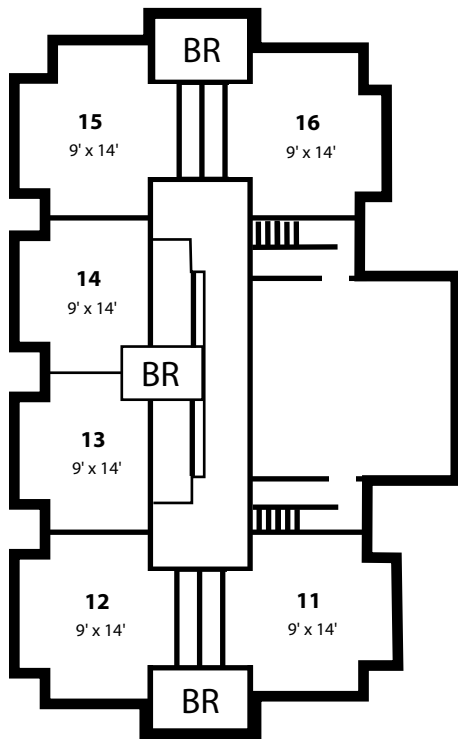

Upper Level

(Room dimensions are approximate within four inches.)
 Closets are not included in dimensions or on this floor plan.
 Single window dimensions - 3' x 4.5'

Afton Manors

CHELLEVOLD

ERNST

CORNILS

SCHMIDT