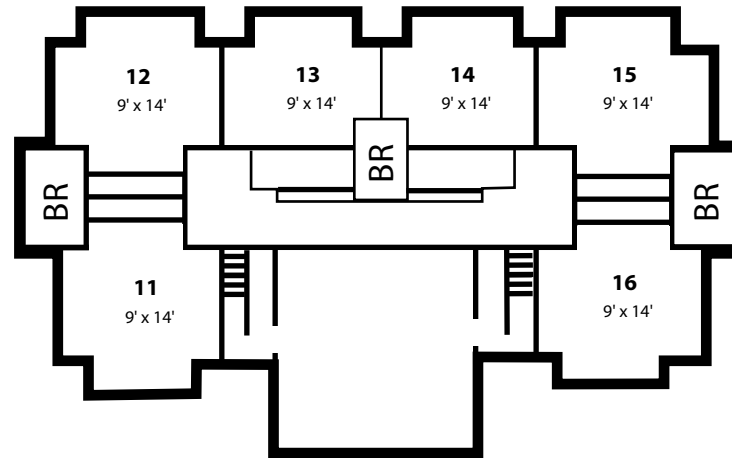

Upper Level

(Room dimensions are approximate within four inches.)
 Closets are not included in dimensions or on this floor plan.
 Single window dimensions - 3' x 4.5'

Afton Manors

CHELLEVOLD

ERNST

CORNILS

SCHMIDT