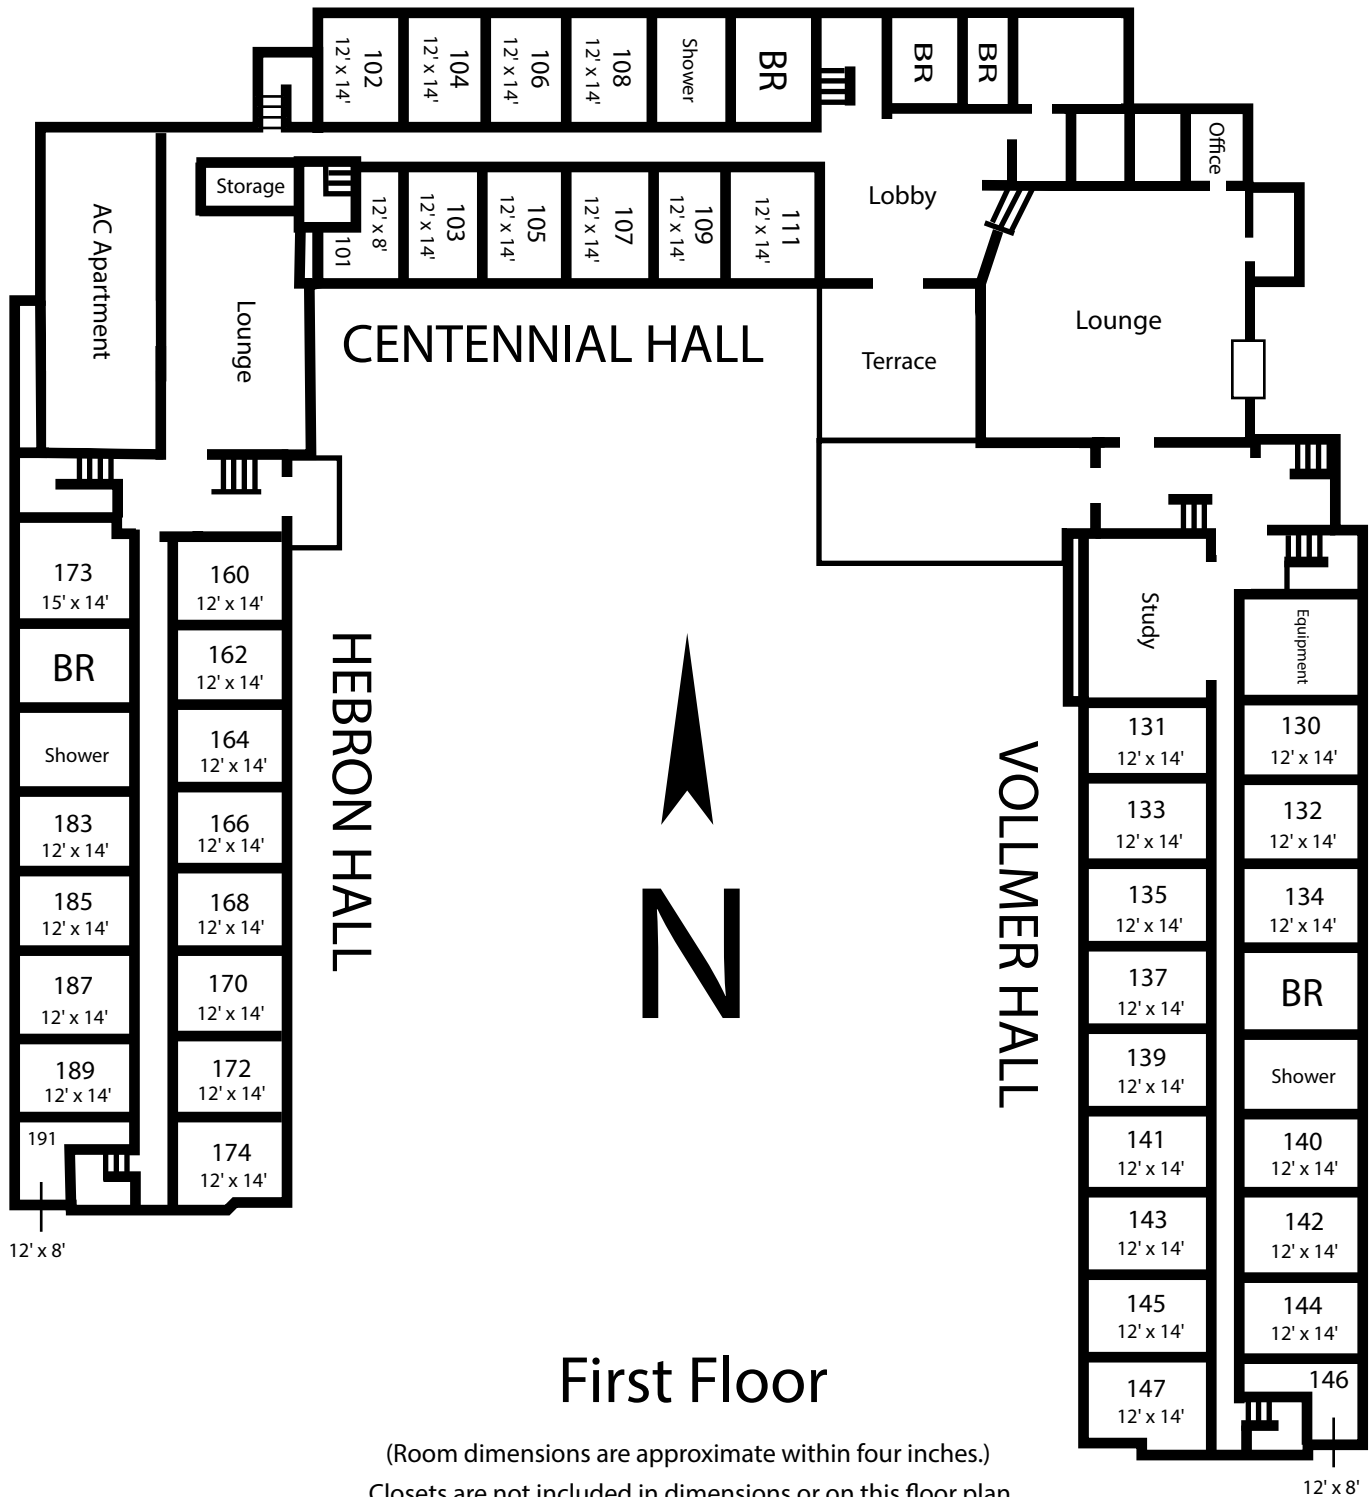

Centennial Complex

First Floor

(Room dimensions are approximate within four inches.)
 Closets are not included in dimensions or on this floor plan.
 Window dimensions are 6' 2" x 4' 6".