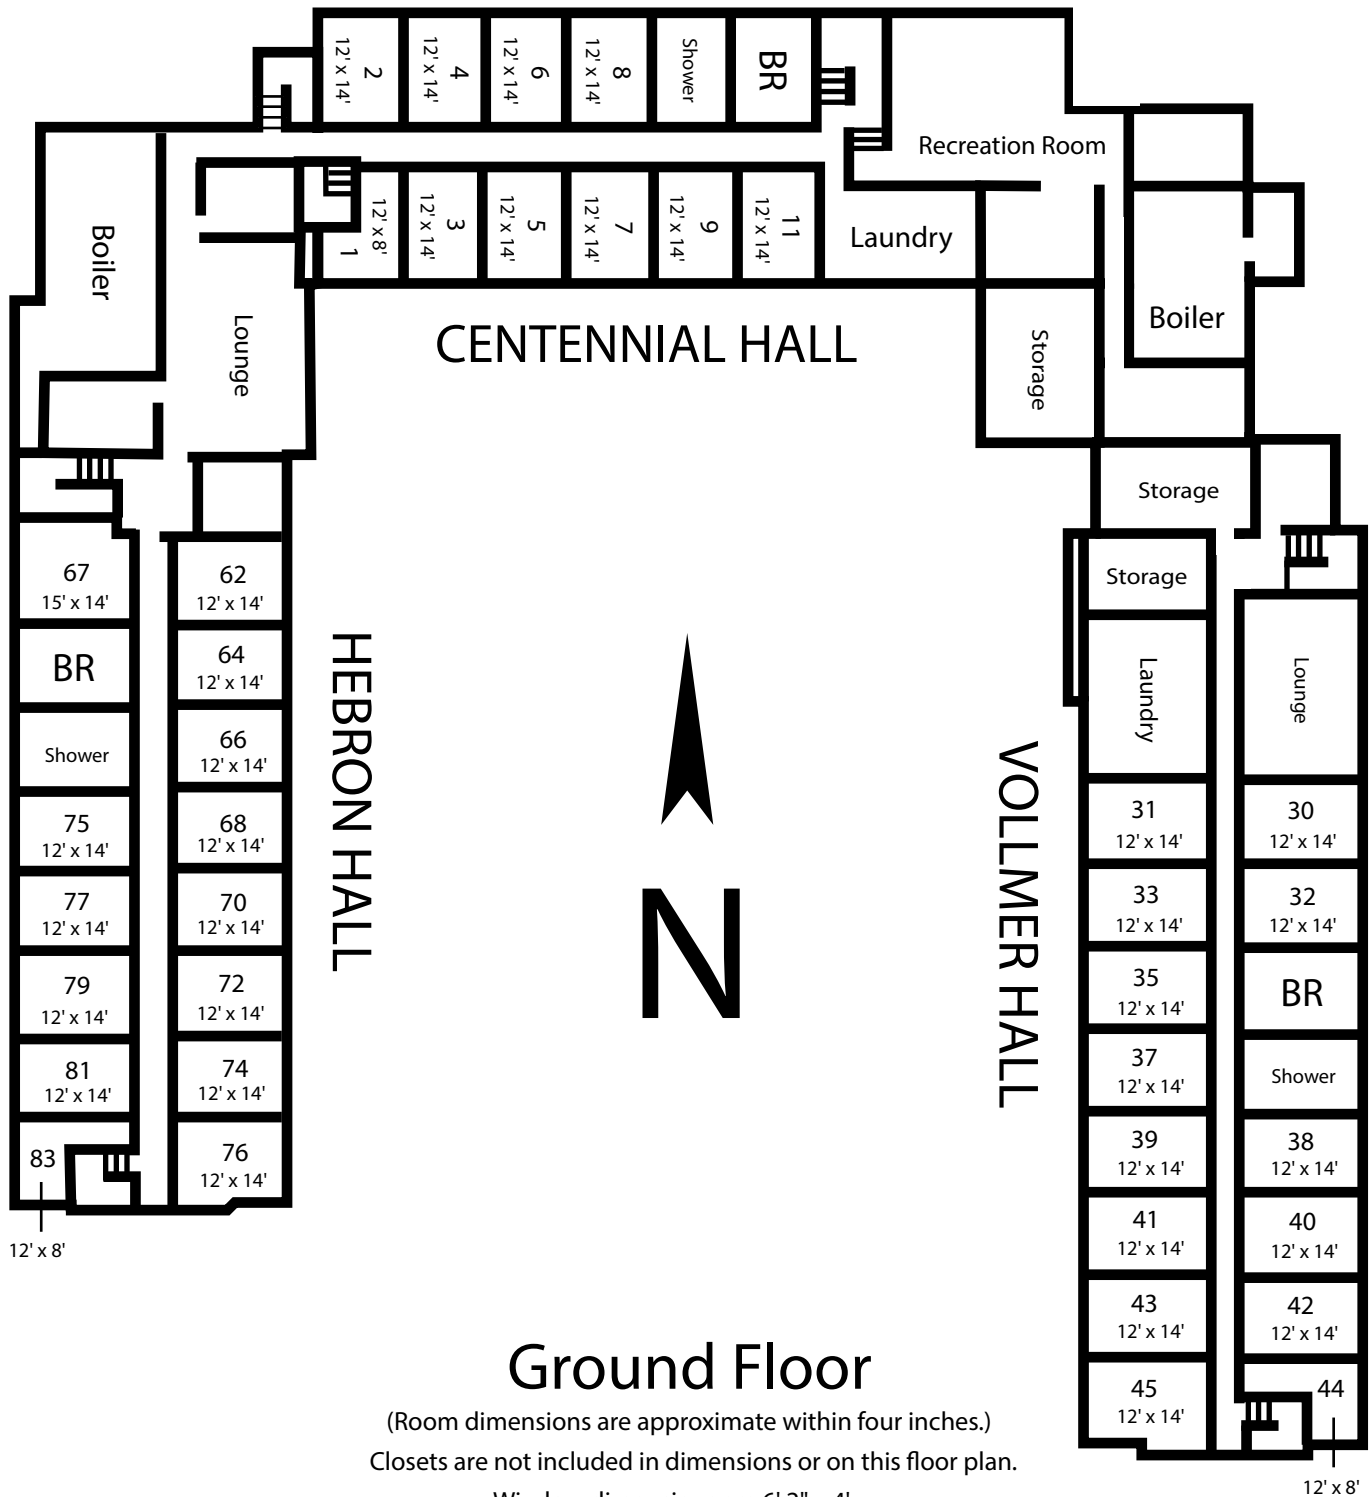

Centennial Complex

Ground Floor

(Room dimensions are approximate within four inches.)
 Closets are not included in dimensions or on this floor plan.
 Window dimensions are 6' 2" x 4'.