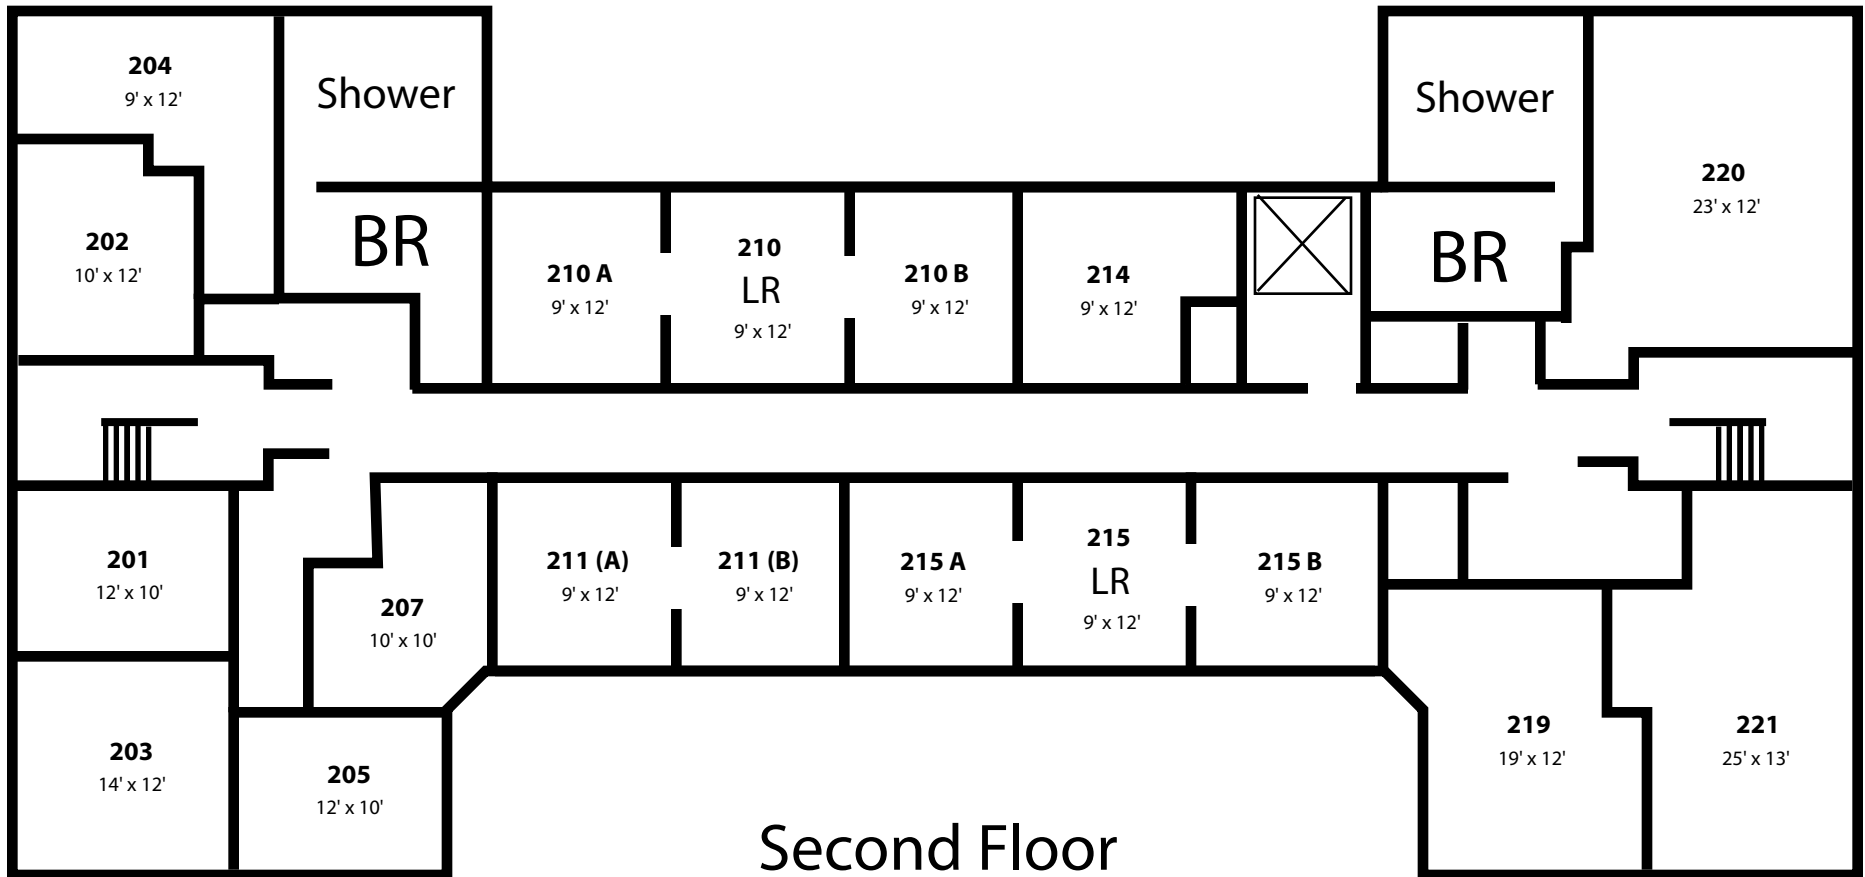

# Founders Hall

## Second Floor

(Room dimensions are approximate within four inches.)  
Closets are not included in dimensions or on this floor plan.  
Single window dimensions - 3.5' x 4'