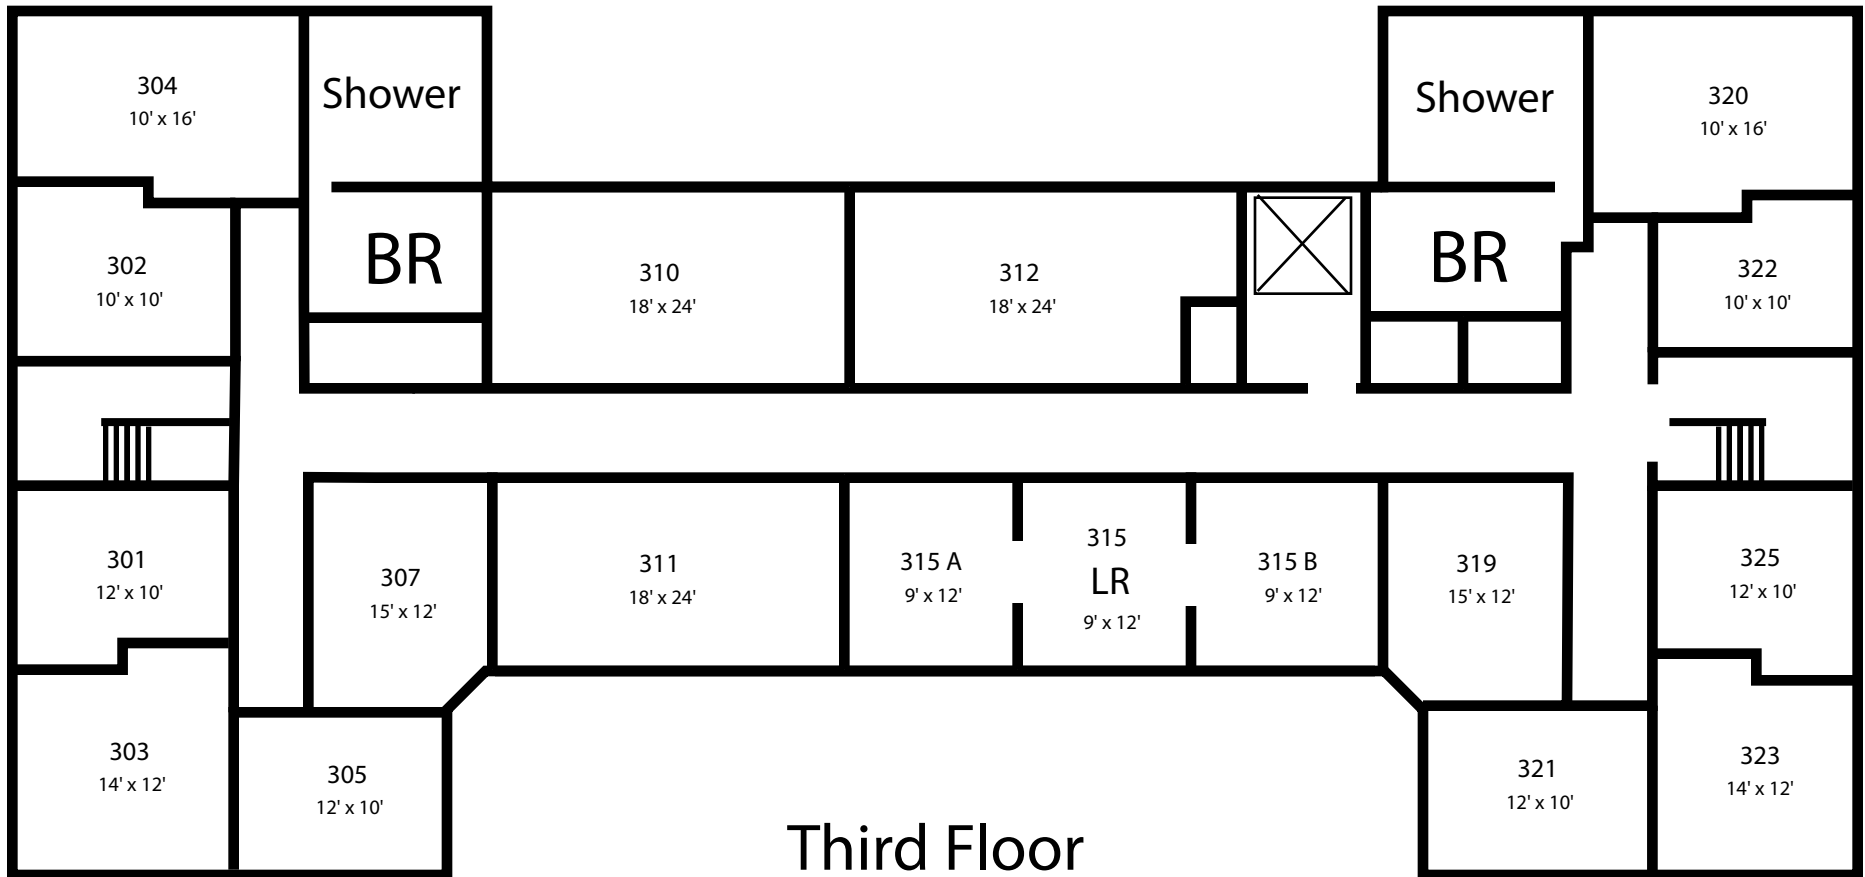

# Founders Hall

## Third Floor

(Room dimensions are approximate within four inches.)  
Closets are not included in dimensions or on this floor plan.  
Single window dimensions - 3.5' x 4'