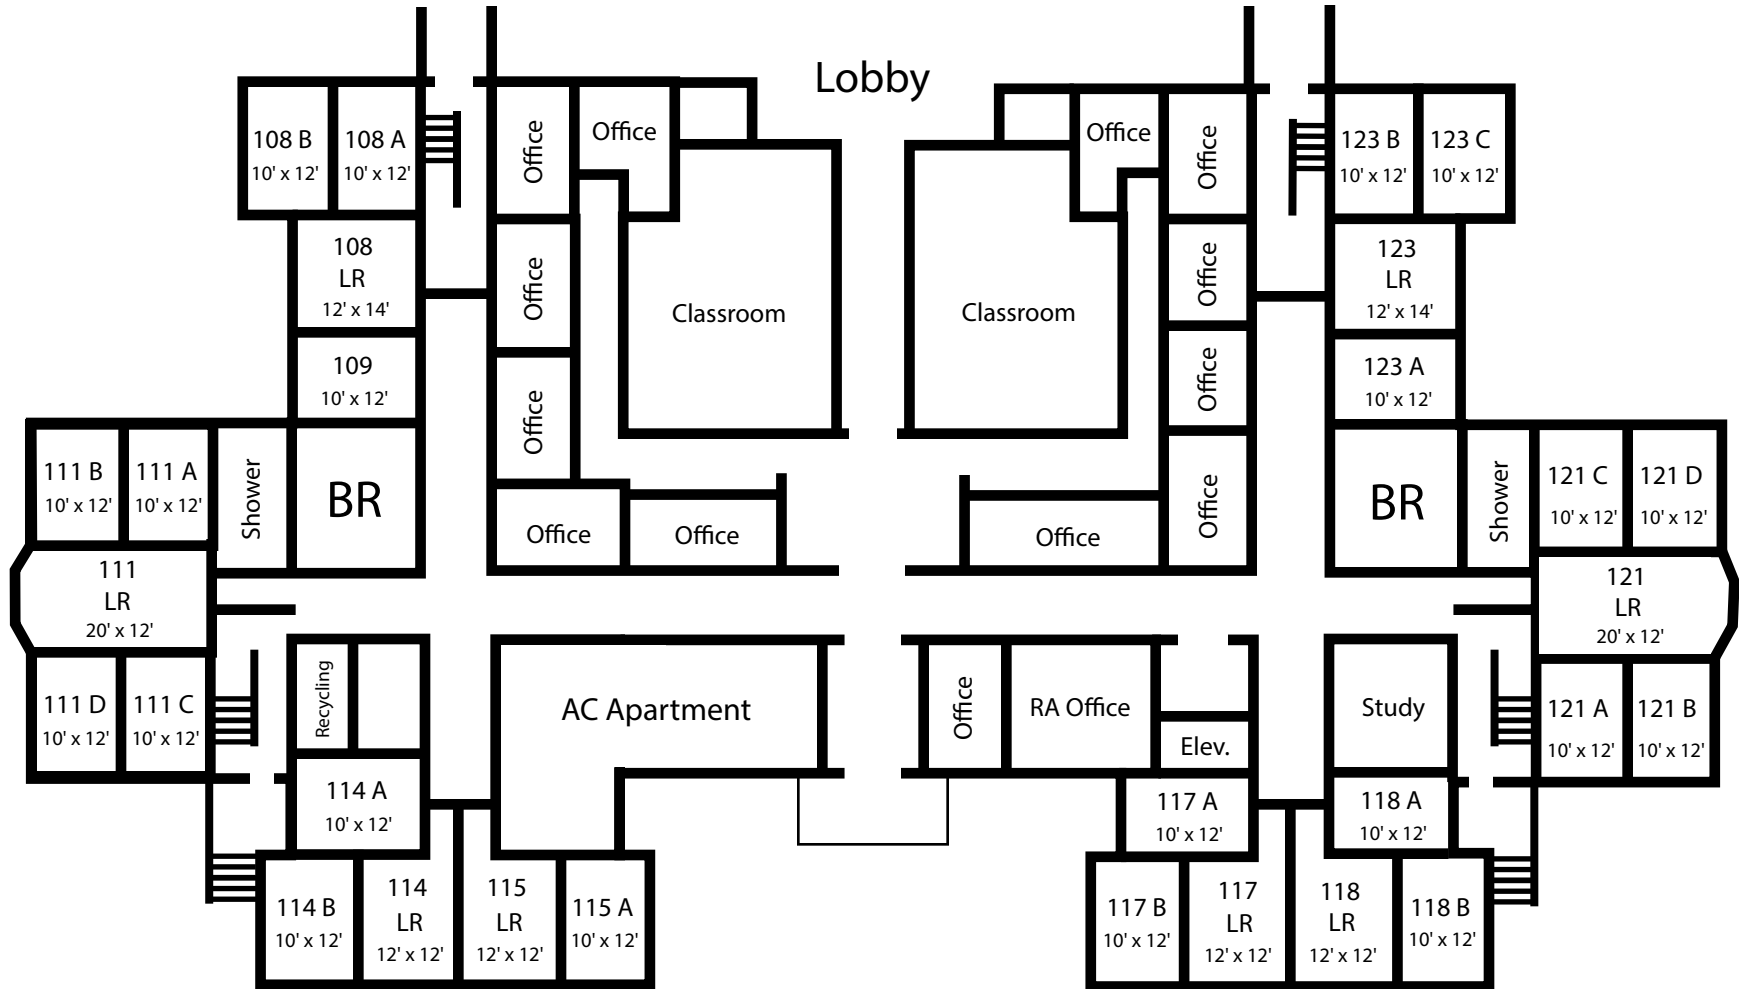

# Grossmann Hall

## First Floor

(Room dimensions are approximate within four inches.)  
Closets are not included in dimensions or on this floor plan.  
Single window dimensions - 2'8" x 4'  
Living Room window dimensions - 6'8" x 4'