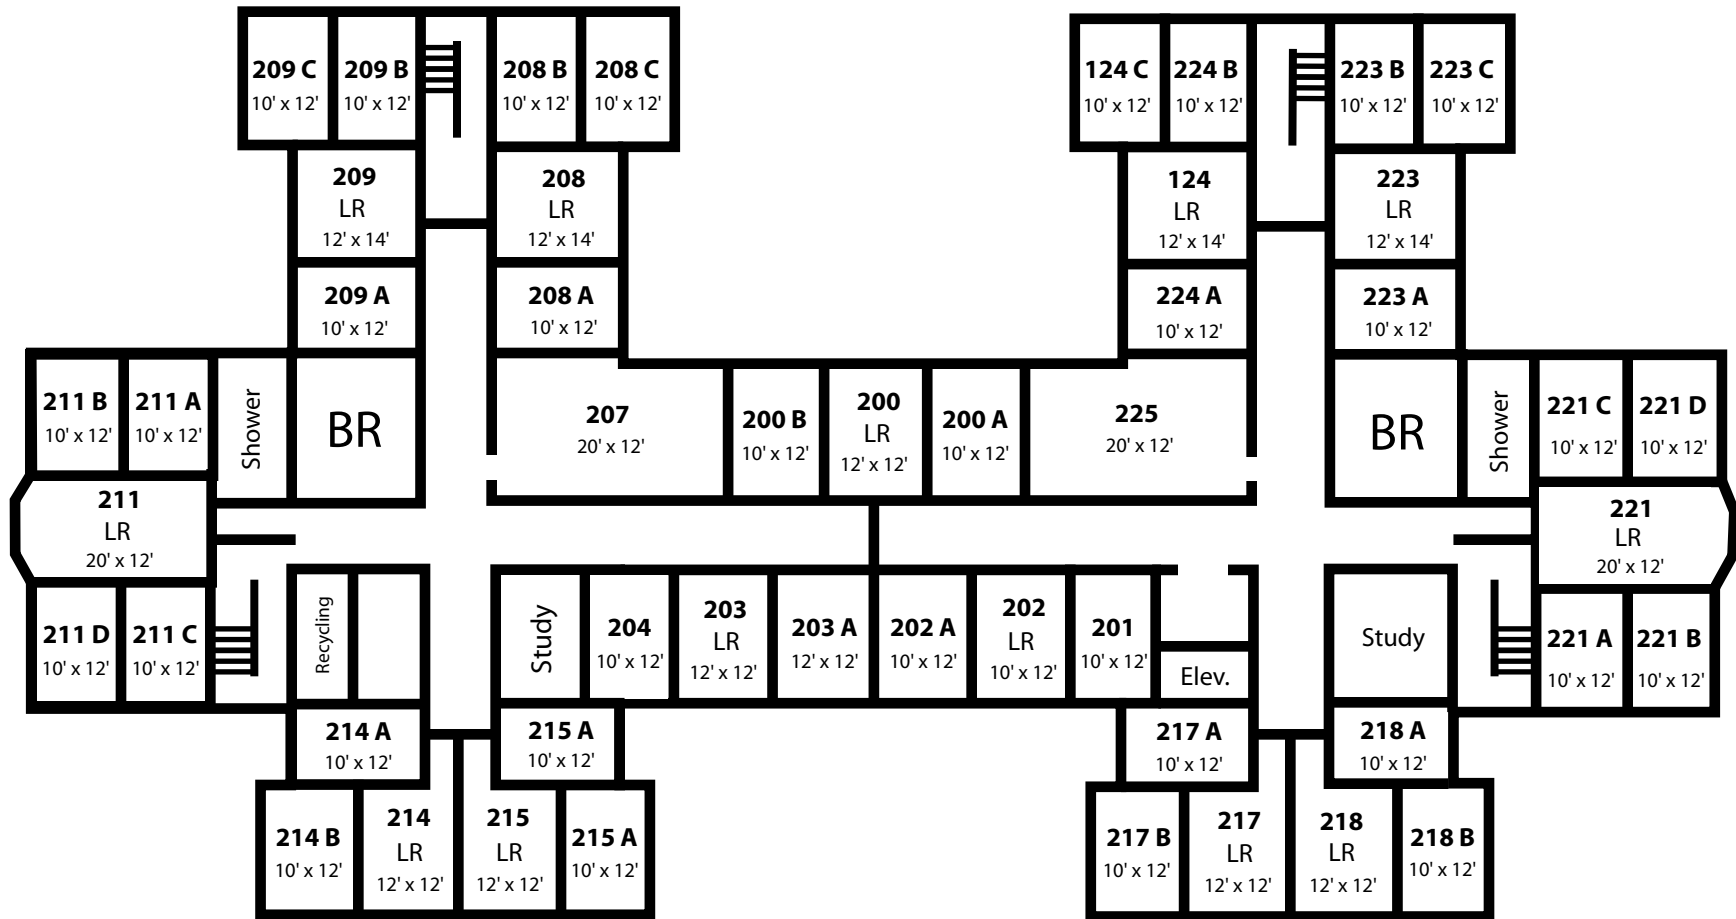

Grossmann Hall

Second Floor

(Room dimensions are approximate within four inches.)
Closets are not included in dimensions or on this floor plan.
Single window dimensions - 2'8" x 4'
Living Room window dimensions - 6'8" x 4'