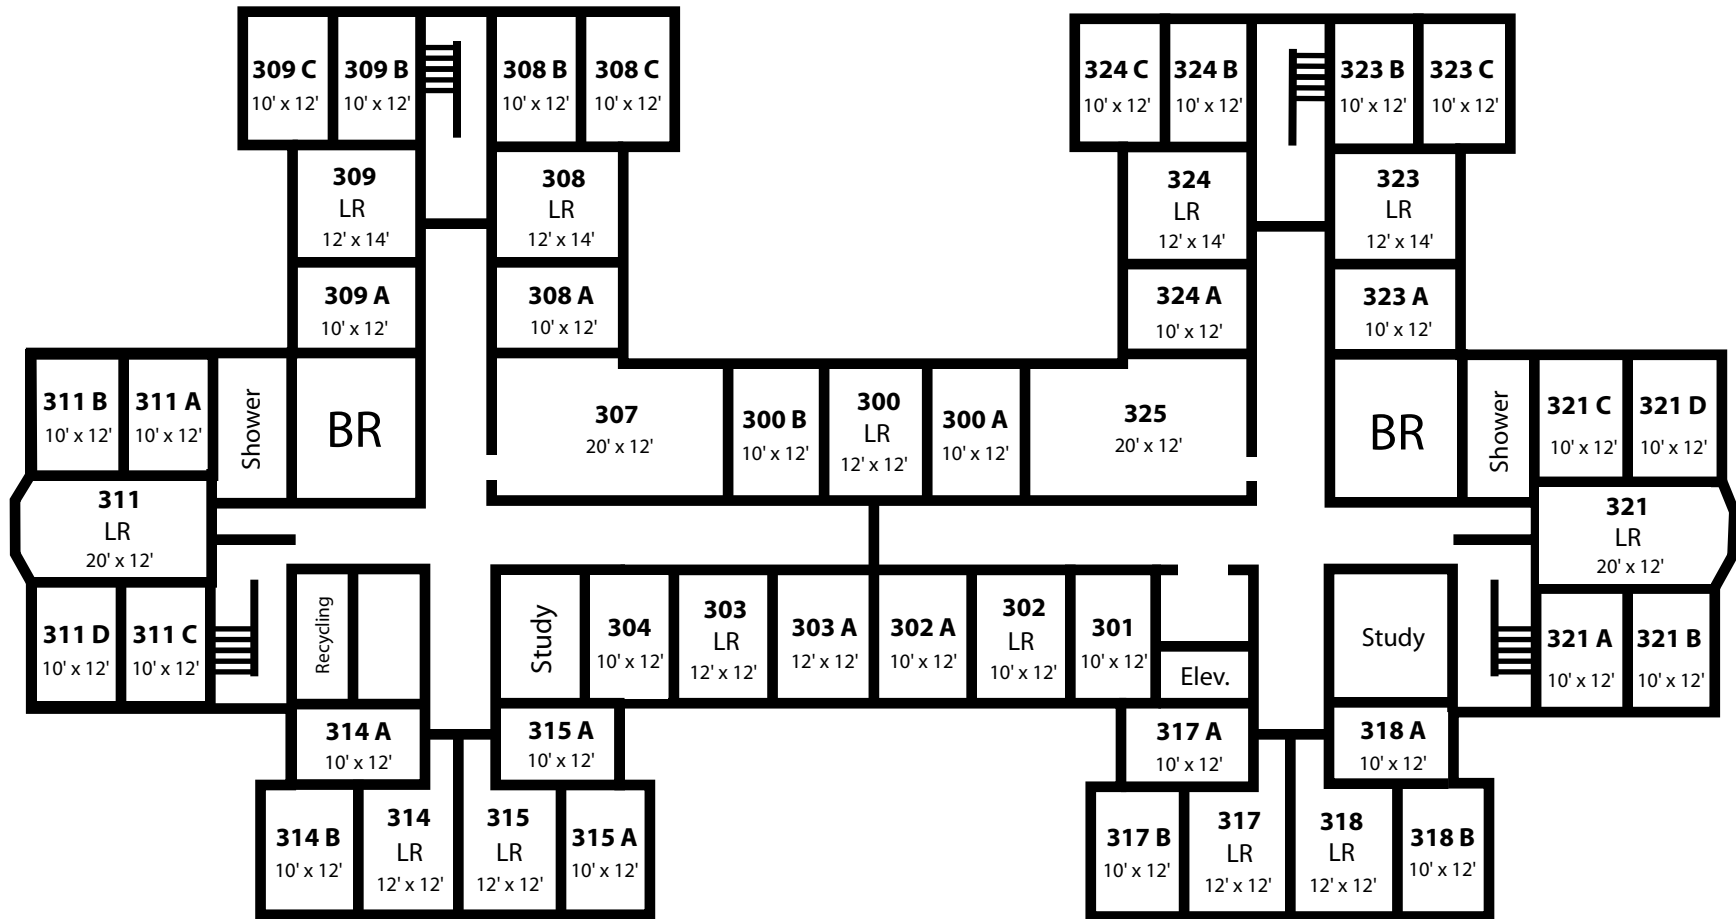

Grossmann Hall

Third Floor

(Room dimensions are approximate within four inches.)
Closets are not included in dimensions or on this floor plan.
Single window dimensions - 2'8" x 4'
Living Room window dimensions - 6'8" x 4'