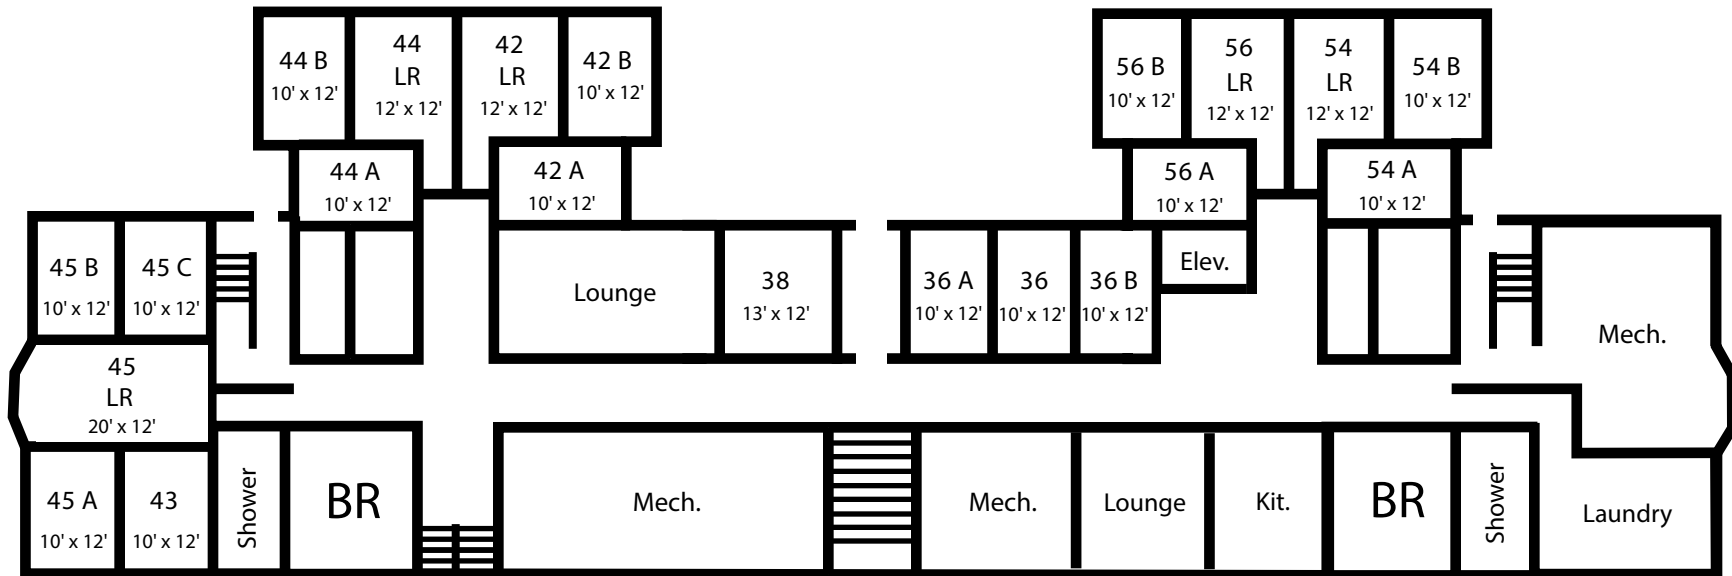

Löhe Hall

Ground Floor

(Room dimensions are approximate within four inches.)
Closets are not included in dimensions or on this floor plan.
Single window dimensions - 2'8" x 4'
Living Room window dimensions - 6'8" x 4'