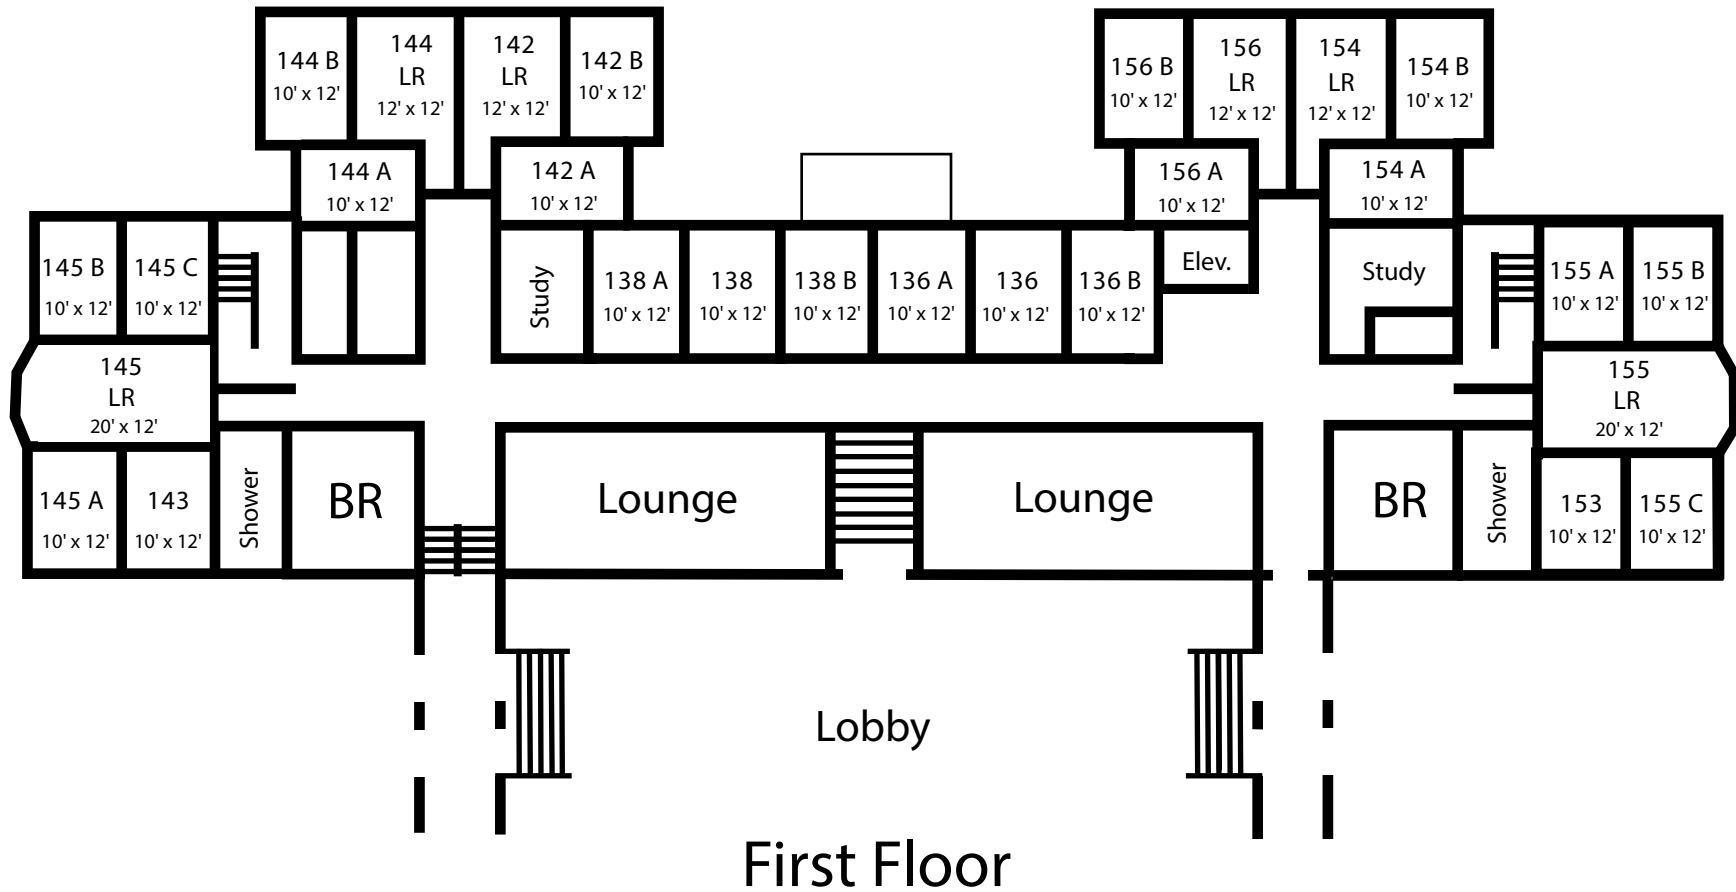

# Löhe Hall

(Room dimensions are approximate within four inches.)  
Closets are not included in dimensions or on this floor plan.

Single window dimensions - 2'8" x 4'  
Living Room window dimensions - 6'8" x 4'