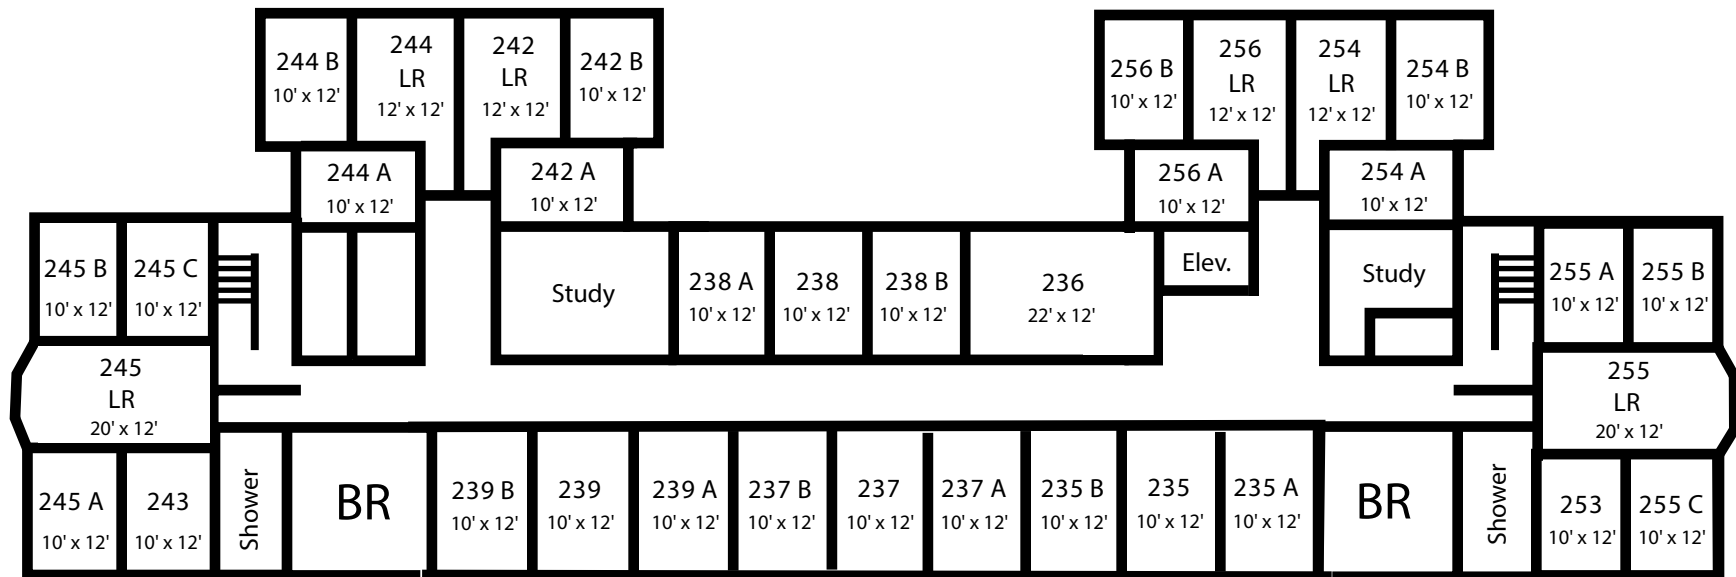

Löhe Hall

Second Floor

(Room dimensions are approximate within four inches.)
Closets are not included in dimensions or on this floor plan.
Single window dimensions - 2'8" x 4'
Living Room window dimensions - 6'8" x 4'