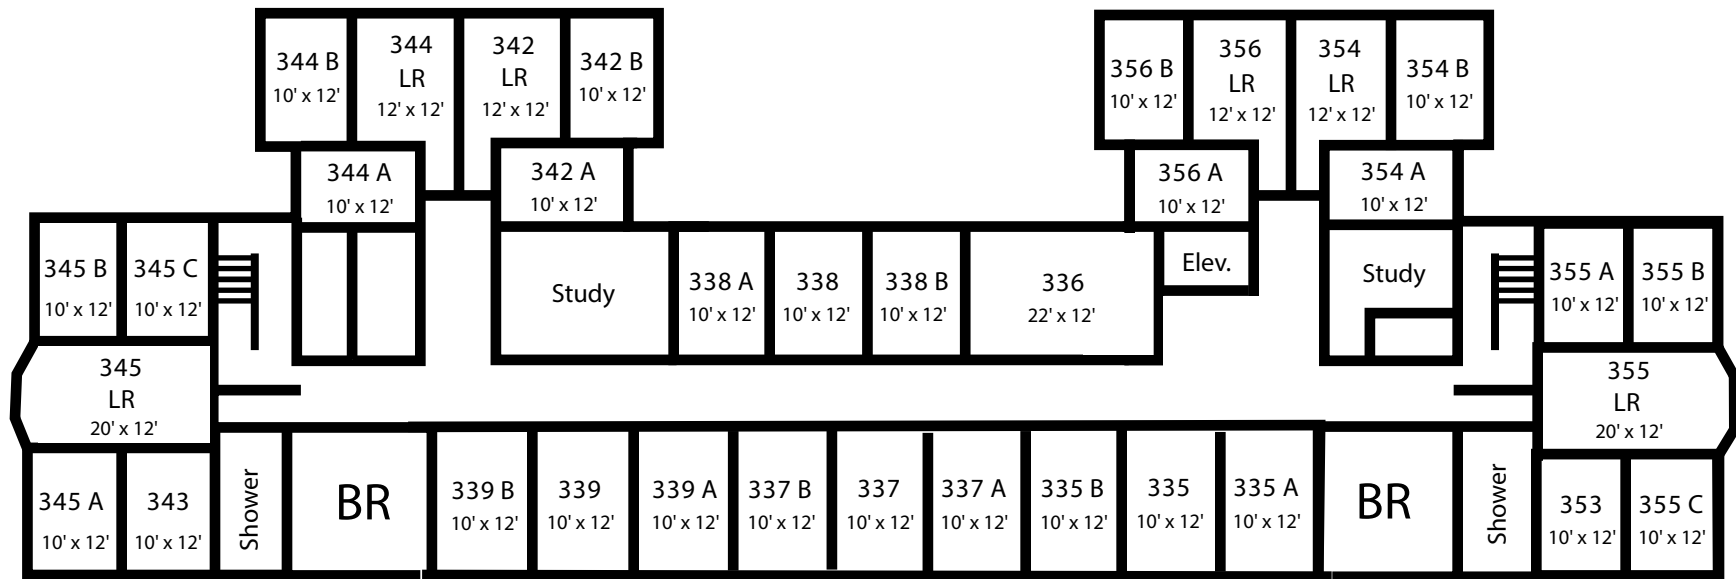

Löhe Hall

Third Floor

(Room dimensions are approximate within four inches.)
Closets are not included in dimensions or on this floor plan.
Single window dimensions - 2'8" x 4'
Living Room window dimensions - 6'8" x 4'