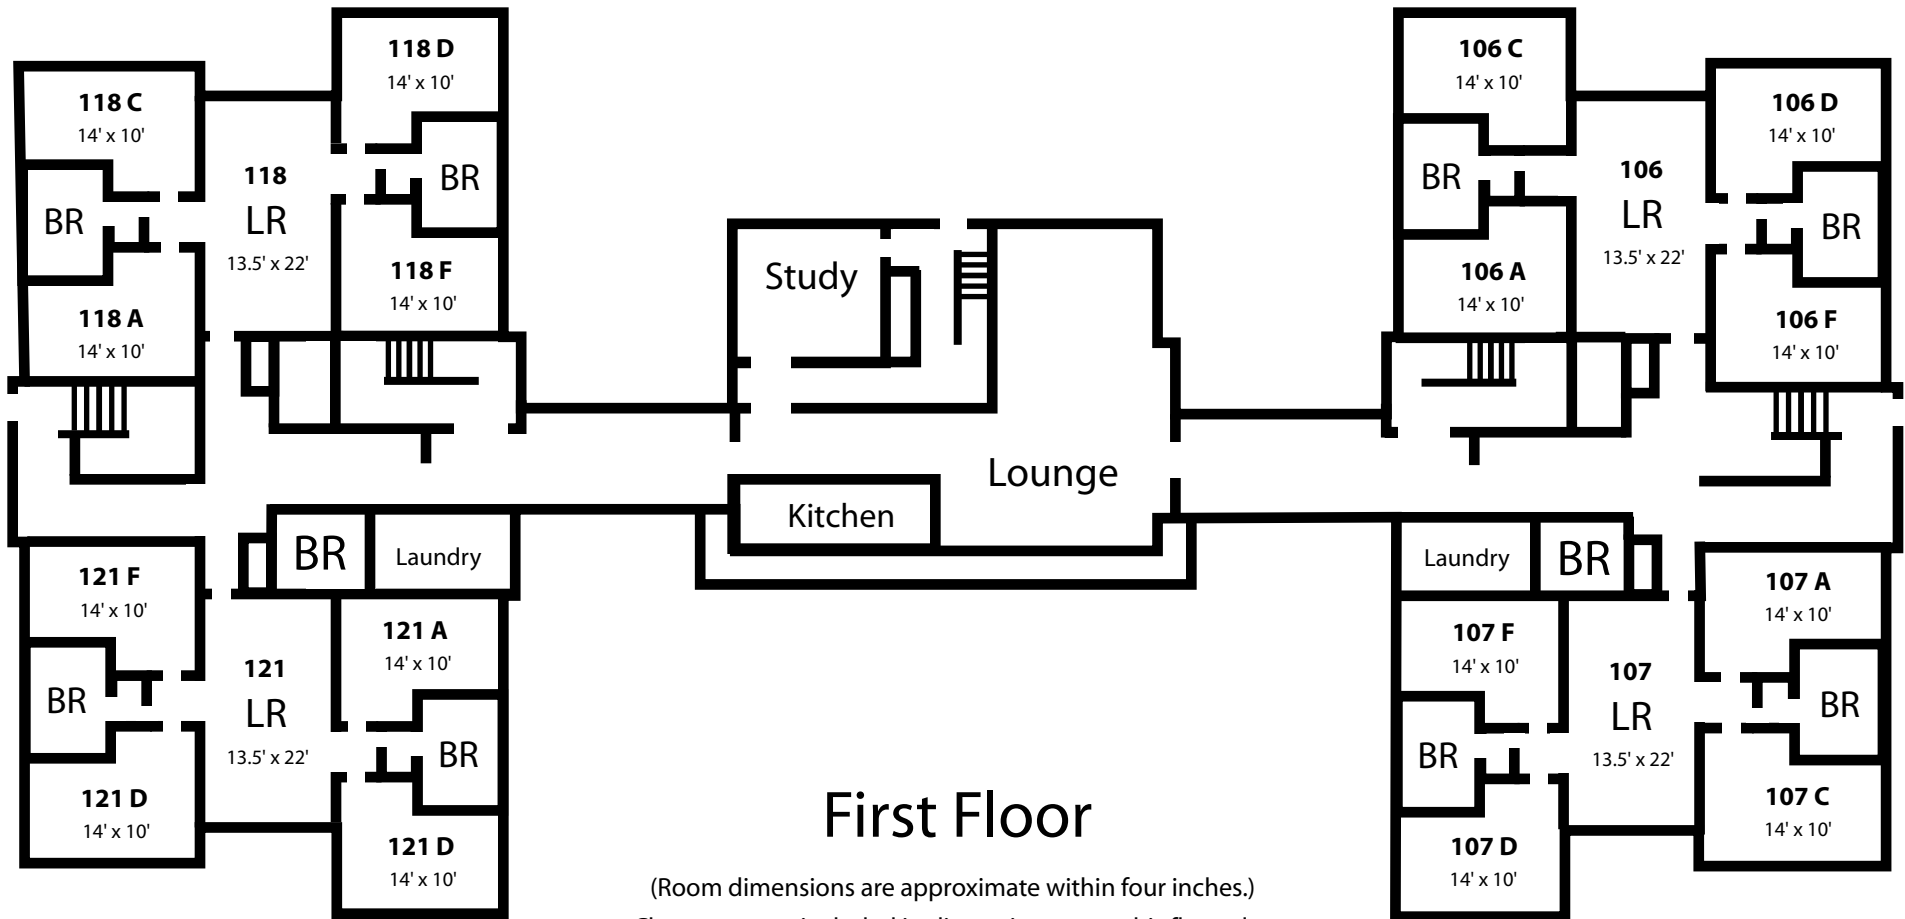

# The Residence

## First Floor

(Room dimensions are approximate within four inches.)  
Closets are not included in dimensions or on this floor plan.

Single window dimensions - 2'8" x 4'  
Living Room window dimensions - 5' x 4'

**NORTH HALL**

**SOUTH HALL**