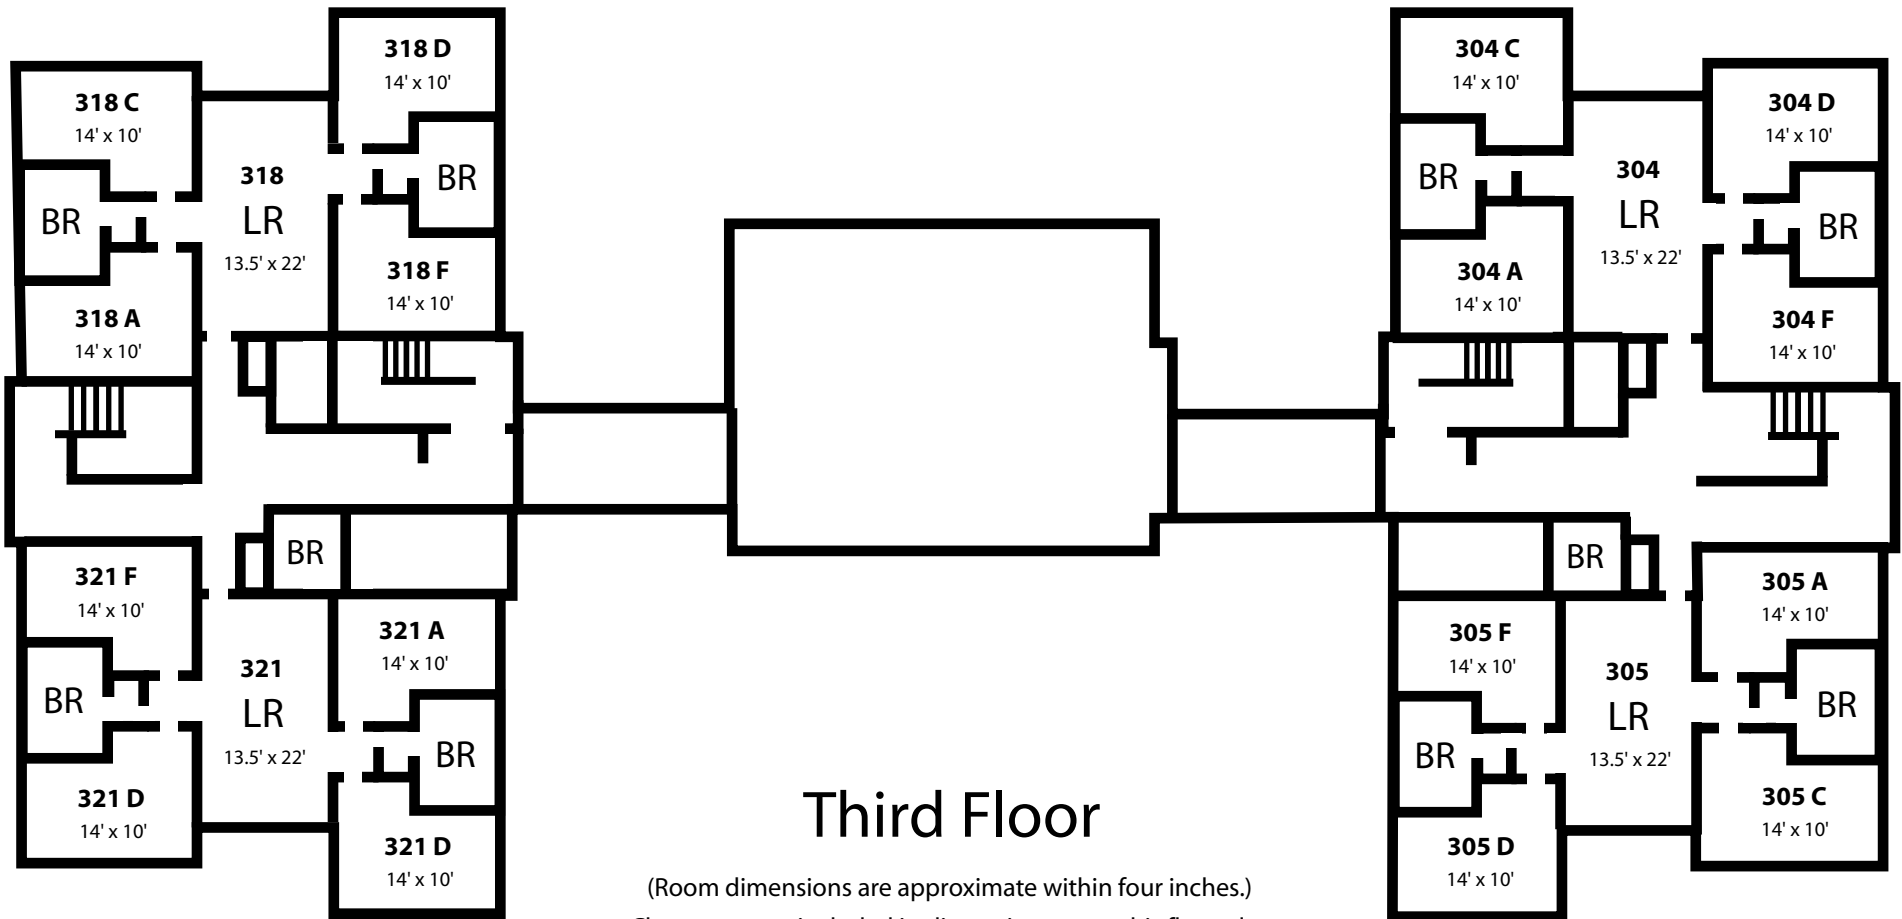

The Residence

Third Floor

(Room dimensions are approximate within four inches.)
Closets are not included in dimensions or on this floor plan.

Single window dimensions - 2'8" x 4'

Living Room window dimensions - 5' x 4'

NORTH HALL

SOUTH HALL