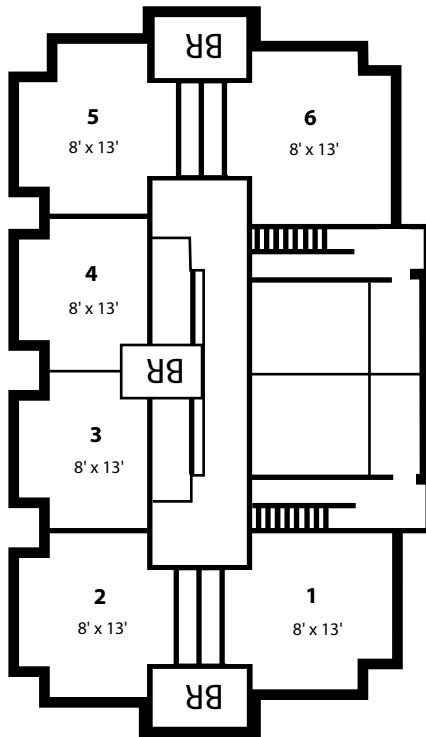

Lower Level

(Room dimensions are approximate within four inches.)
 Closets are not included in dimensions or on this floor plan.
 Single window dimensions - 4' x 5'

Waverly Manors

SWENSON

ENGELBRECHT

OTTERSBERG