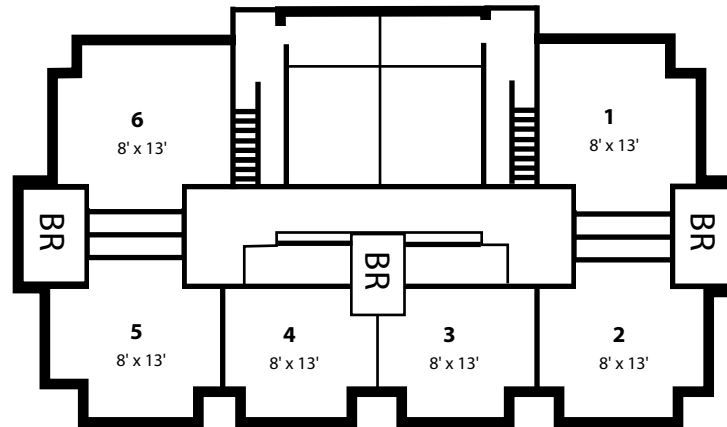

Lower Level

(Room dimensions are approximate within four inches.)
 Closets are not included in dimensions or on this floor plan.
 Single window dimensions - 4' x 5'

Waverly Manors

SWENSON

ENGELBRECHT

OTTERSBERG