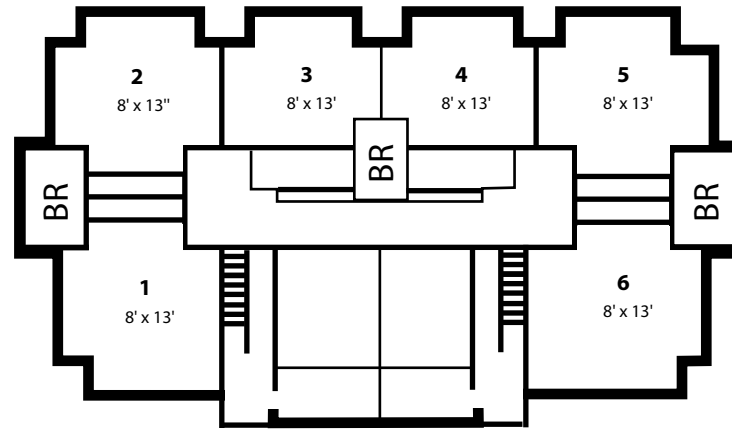

Lower Level

(Room dimensions are approximate within four inches.)
 Closets are not included in dimensions or on this floor plan.
 Single window dimensions - 4' x 5'

Waverly Manors

SWENSON

ENGELBRECHT

OTTERSBERG