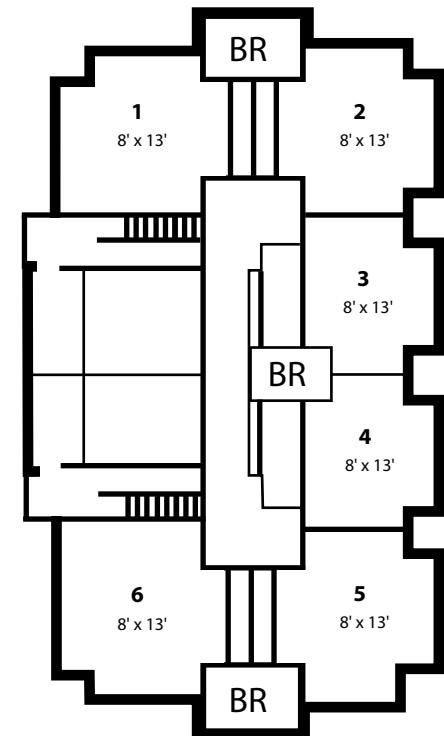

Lower Level

(Room dimensions are approximate within four inches.)
 Closets are not included in dimensions or on this floor plan.
 Single window dimensions - 4' x 5'

Waverly Manors

SWENSON

ENGELBRECHT

OTTERSBERG