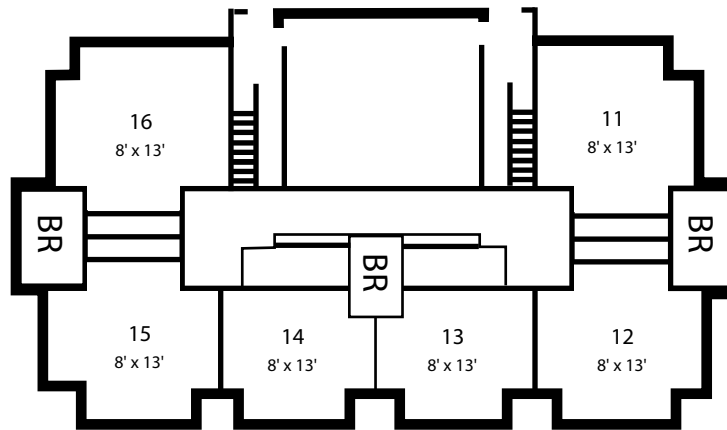

Upper Level

(Room dimensions are approximate within four inches.)
Closets are not included in dimensions or on this floor plan.
Single window dimensions - 4' x 5'

Waverly Manors

SWENSON

ENGELBRECHT

OTTERSBERG