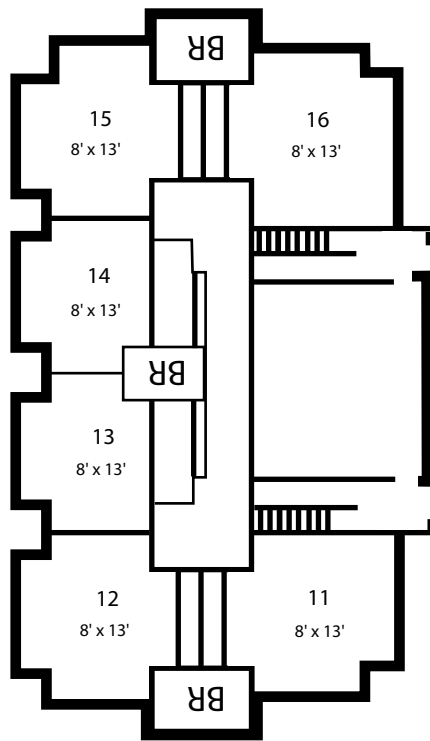

Upper Level

(Room dimensions are approximate within four inches.)
Closets are not included in dimensions or on this floor plan.
Single window dimensions - 4' x 5'

Waverly Manors

SWENSON

ENGELBRECHT

OTTERSBERG