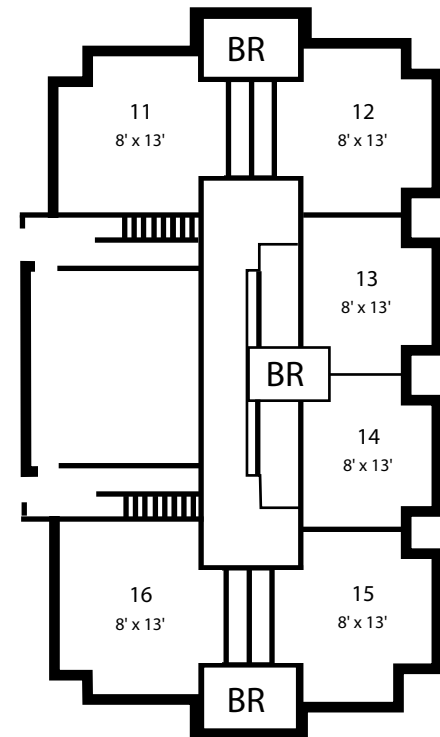

Upper Level

(Room dimensions are approximate within four inches.)
Closets are not included in dimensions or on this floor plan.
Single window dimensions - 4' x 5'

Waverly Manors

SWENSON

ENGELBRECHT

OTTERSBERG