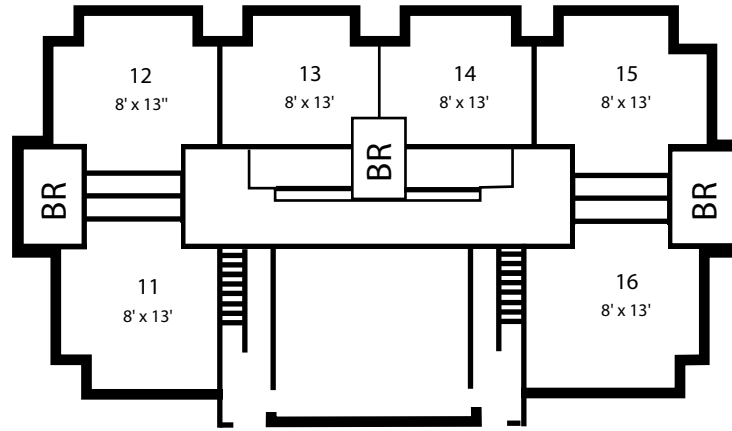

Upper Level

(Room dimensions are approximate within four inches.)
Closets are not included in dimensions or on this floor plan.
Single window dimensions - 4' x 5'

Waverly Manors

SWENSON

ENGELBRECHT

OTTERSBERG