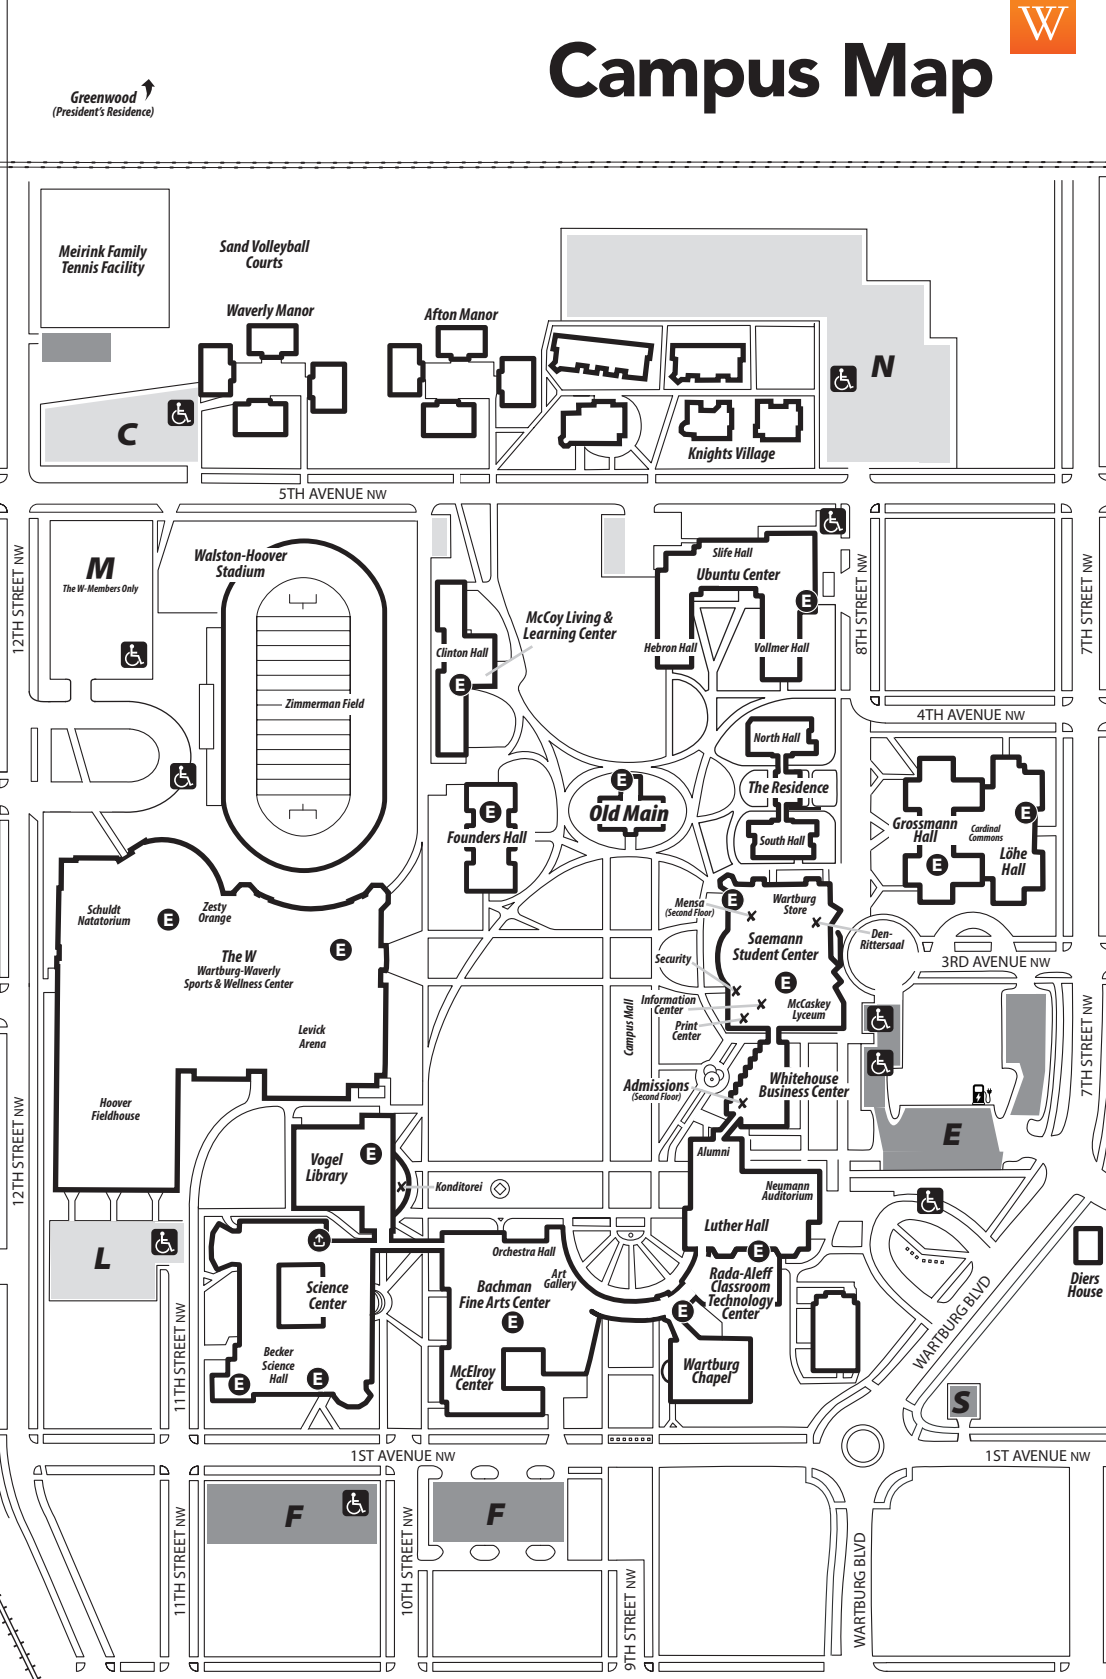

Campus Map

WARTBURG COLLEGE Experience more.™

wartburg.edu/directions

MAP KEY

- Elevator
- Wheelchair Lift
- EV Charger
- Accessible Parking
- Student Parking
- Visitor Parking

SCALE IN FEET

0 50 100 200 300

On-campus speed limit is 15 mph.

100 Wartburg Boulevard, Waverly, Iowa 50677 ☎ 800-772-2085

WEST BREMER AVENUE (HIGHWAY 218 & 3)