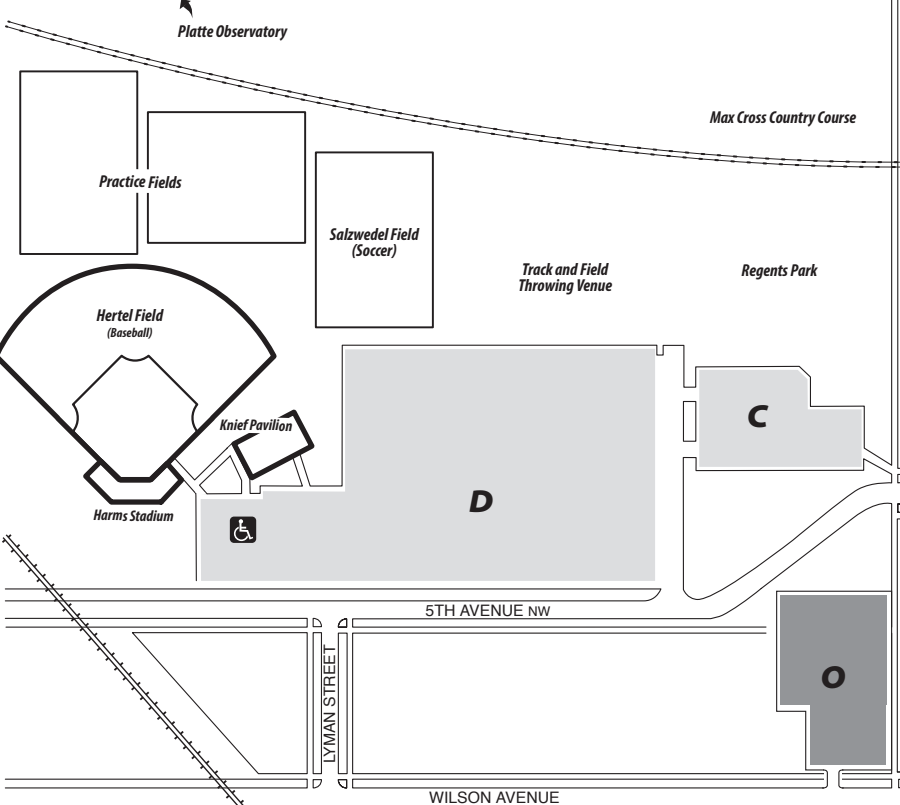

Campus Map

WARTBURG COLLEGE Experience more.™

wartburg.edu/directions

MAP KEY

- Elevator
- Wheelchair Lift
- EV Charger
- Accessible Parking
- Student Parking
- Visitor Parking

SCALE IN FEET

0 50 100 200 300

On-campus speed limit is 15 mph.

100 Wartburg Boulevard, Waverly, Iowa 50677 ☎ 800-772-2085

WEST BREMER AVENUE (HIGHWAY 218 & 3)