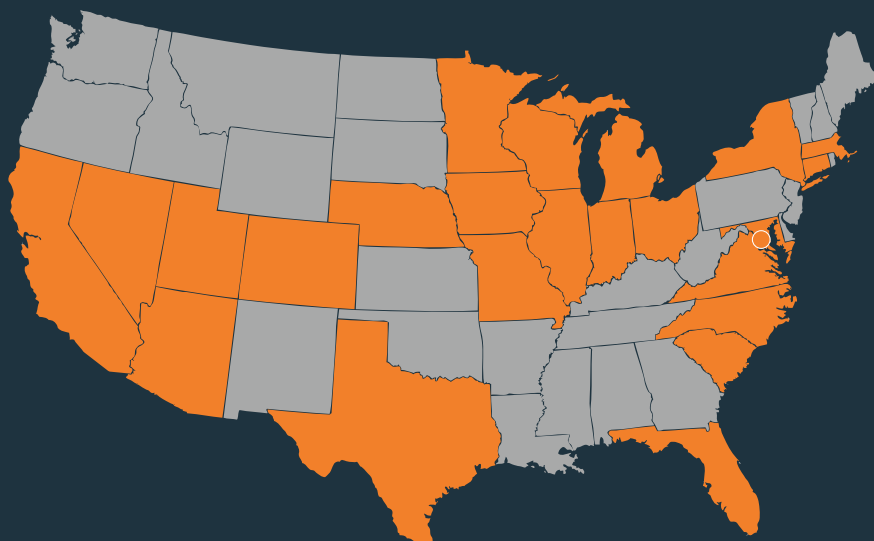

TOP GRADUATE SCHOOLS

IOWA SCHOOLS

- | | |
|-----------------------|-----------------------------|
| Des Moines University | University of Iowa |
| Drake University | University of Northern Iowa |

SCHOOLS OUTSIDE IOWA

- | | |
|---|---|
| AT Still University
Missouri | Western Illinois University
Illinois |
| Boston College
Massachusetts | Midwestern University
Texas |
| Creighton University
Nebraska | University of Minnesota
Minnesota |
| Efrei Paris
Paris, France | Purdue University
Indiana |
| Gallaudet University
Washington, D.C. | Rockhurst University
Missouri |
| Lutheran School of Theology
Illinois | Southern Utah University
Utah |
| University of Illinois – Champaign Urbana
Illinois | Texas State University
Texas |
| Medical College of Wisconsin
Wisconsin | University of Wisconsin
Wisconsin |

EMPLOYER & GRADUATE/PROFESSIONAL SCHOOL LOCATIONS

Our graduates find meaningful vocations, serve their communities, or further their educations across the country and globe. Here's a look at where members of the Class of 2023 are taking their next steps.

- | | |
|---------------|------------------|
| Arizona | New York |
| California | North Carolina |
| Colorado | Ohio |
| Connecticut | South Carolina |
| Florida | Texas |
| Iowa | Utah |
| Illinois | Virginia |
| Indiana | Washington, D.C. |
| Maryland | Wisconsin |
| Massachusetts | |
| Michigan | |
| Minnesota | |
| Missouri | |
| Nebraska | |
| Nevada | |