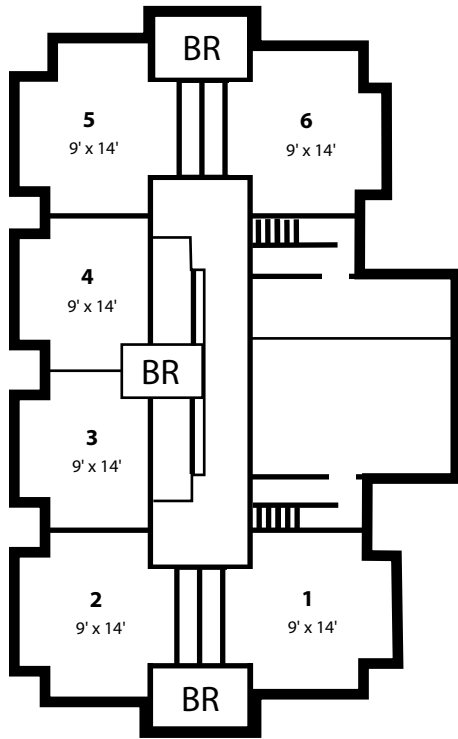

Lower Level

(Room dimensions are approximate within four inches.)
 Closets are not included in dimensions or on this floor plan.
 Single window dimensions - 3' x 4.5'

Afton Manors

CHELLEVOLD

ERNST

CORNILS

SCHMIDT