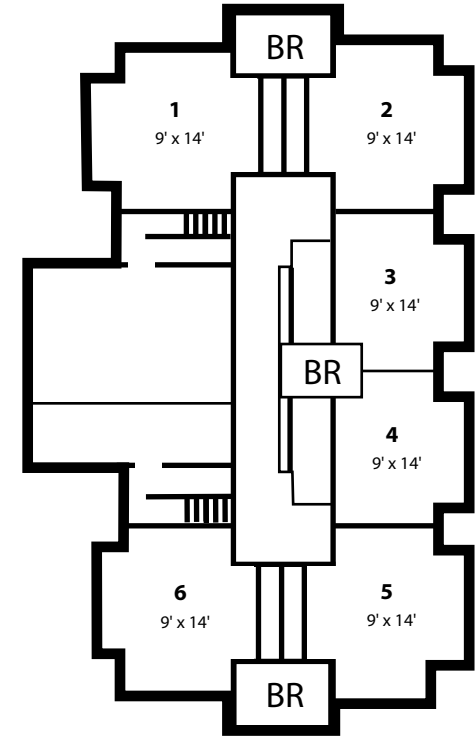

Lower Level

(Room dimensions are approximate within four inches.)
 Closets are not included in dimensions or on this floor plan.
 Single window dimensions - 3' x 4.5'

Afton Manors

CHELLEVOLD

ERNST

CORNILS

SCHMIDT