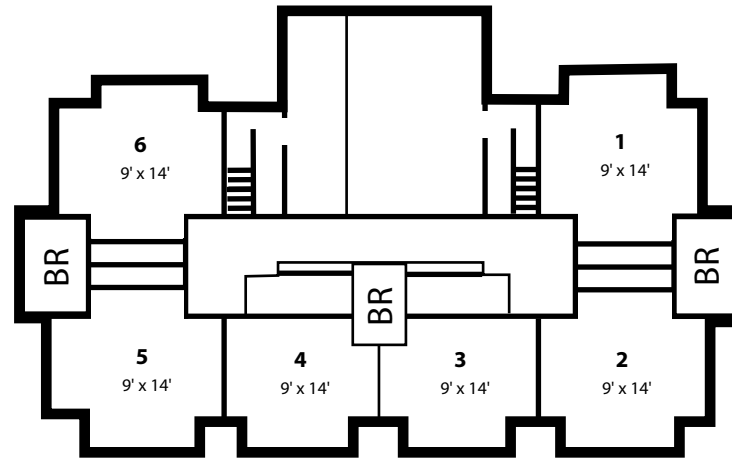

Lower Level

(Room dimensions are approximate within four inches.)
 Closets are not included in dimensions or on this floor plan.
 Single window dimensions - 3' x 4.5'

Afton Manors

CHELLEVOLD

ERNST

CORNILS

SCHMIDT