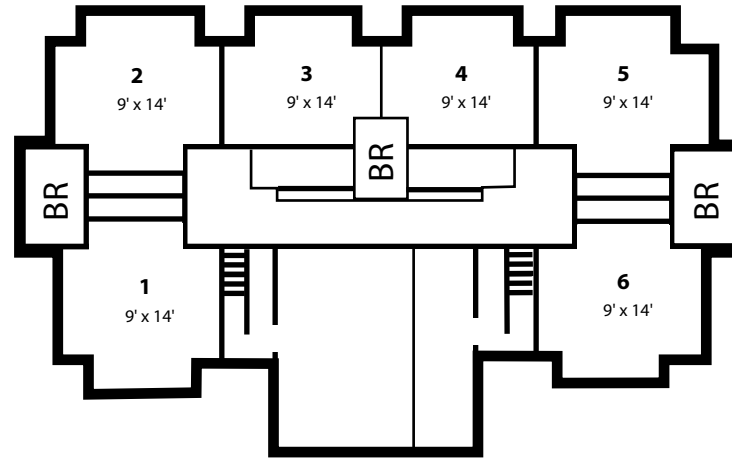

Lower Level

(Room dimensions are approximate within four inches.)
 Closets are not included in dimensions or on this floor plan.
 Single window dimensions - 3' x 4.5'

Afton Manors

CHELLEVOLD

ERNST

CORNILS

SCHMIDT