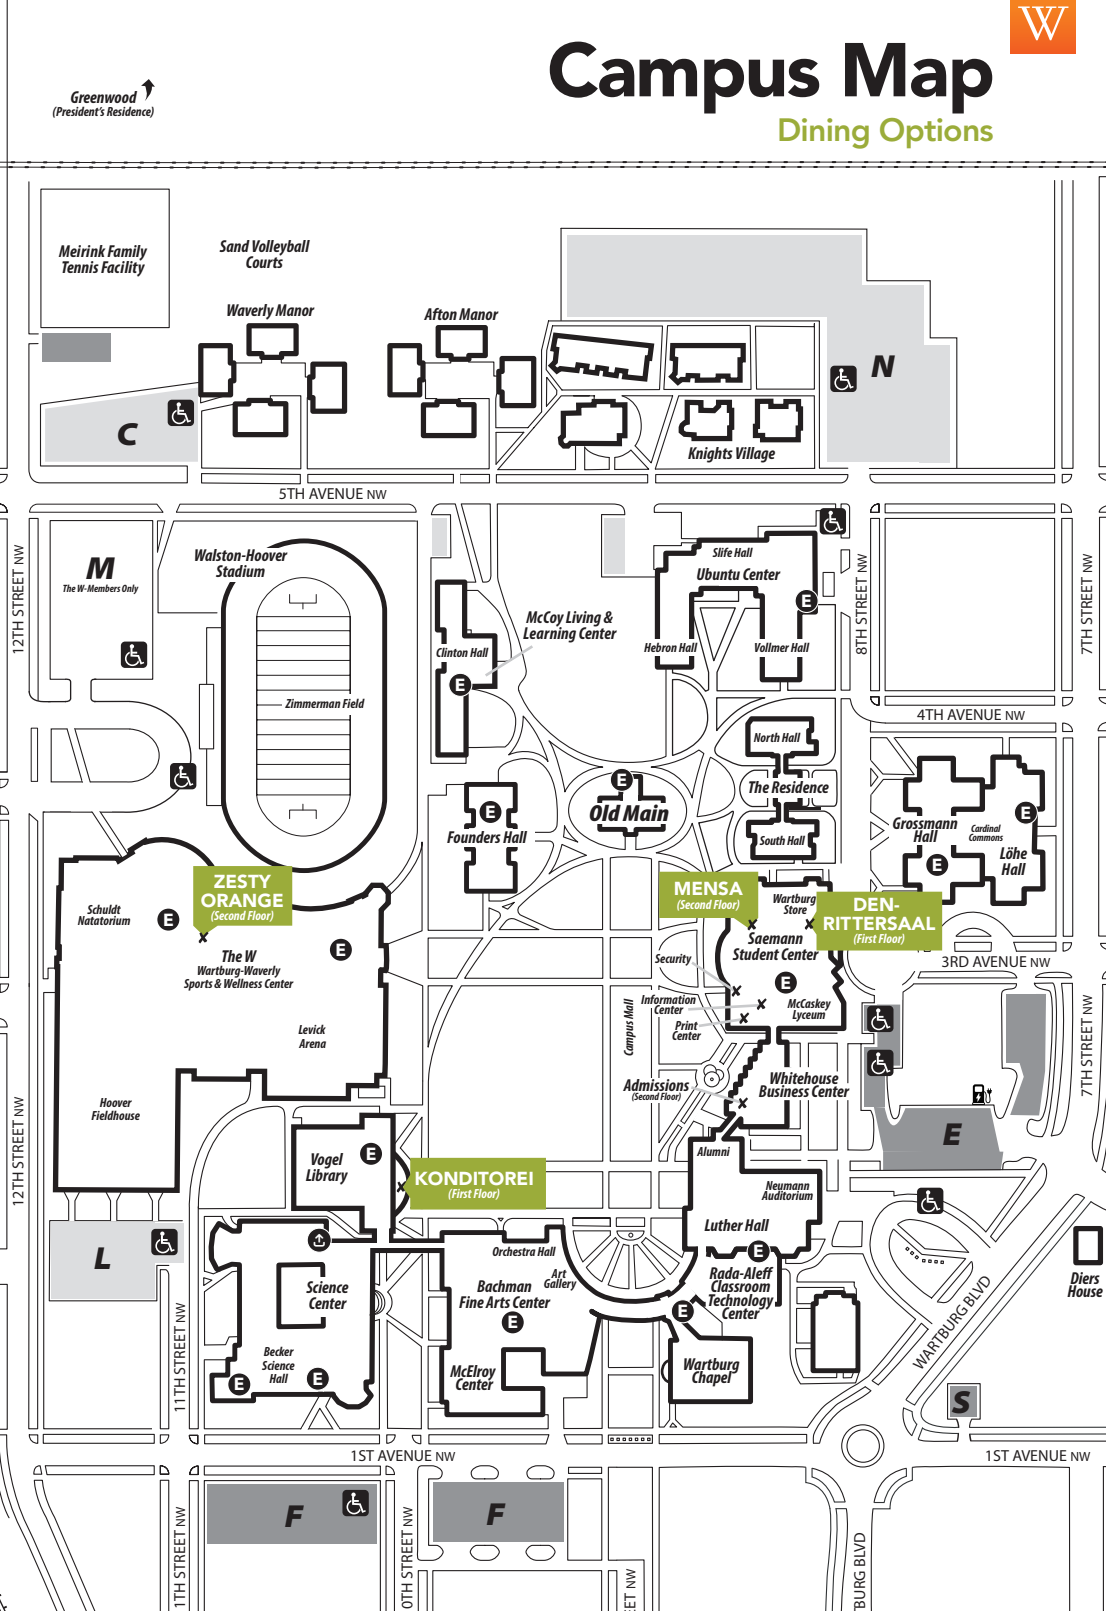

Campus Map

Dining Options

WARTBURG COLLEGE Experience more.™

wartburg.edu/directions

MAP KEY

- Elevator
- Wheelchair Lift
- EV Charger
- Accessible Parking
- Student Parking
- Visitor Parking

SCALE IN FEET

0 50 100 200 300

On-campus speed limit is 15 mph.