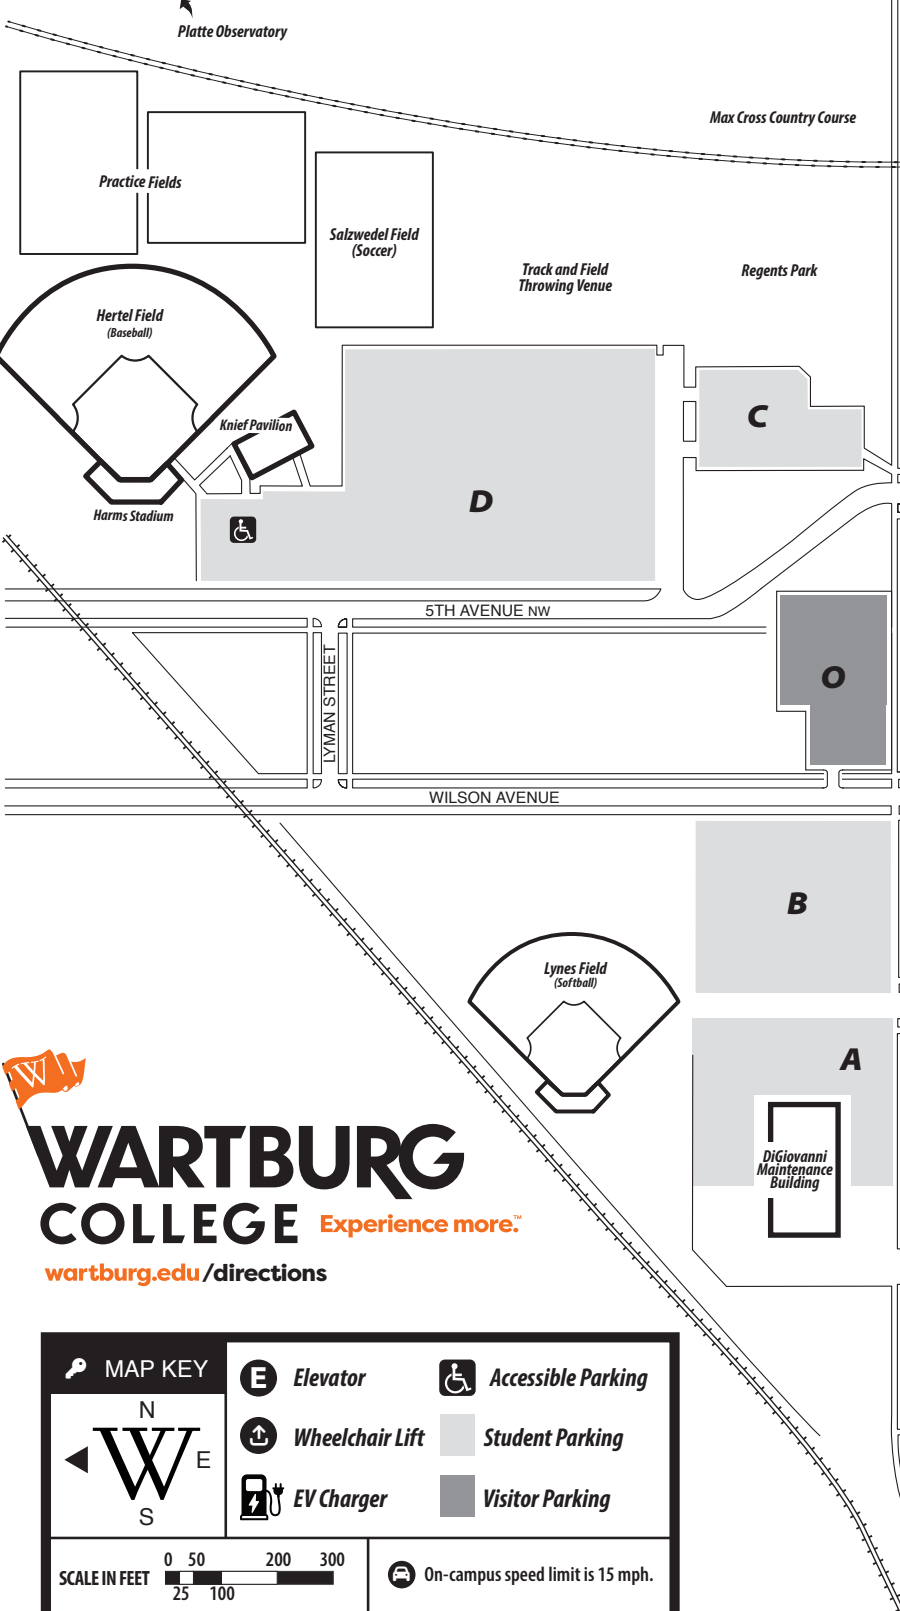

Campus Map

Dining Options

WARTBURG COLLEGE Experience more.™

wartburg.edu/directions

MAP KEY

- Elevator
- Wheelchair Lift
- EV Charger
- Accessible Parking
- Student Parking
- Visitor Parking

SCALE IN FEET

0 50 100 200 300

On-campus speed limit is 15 mph.